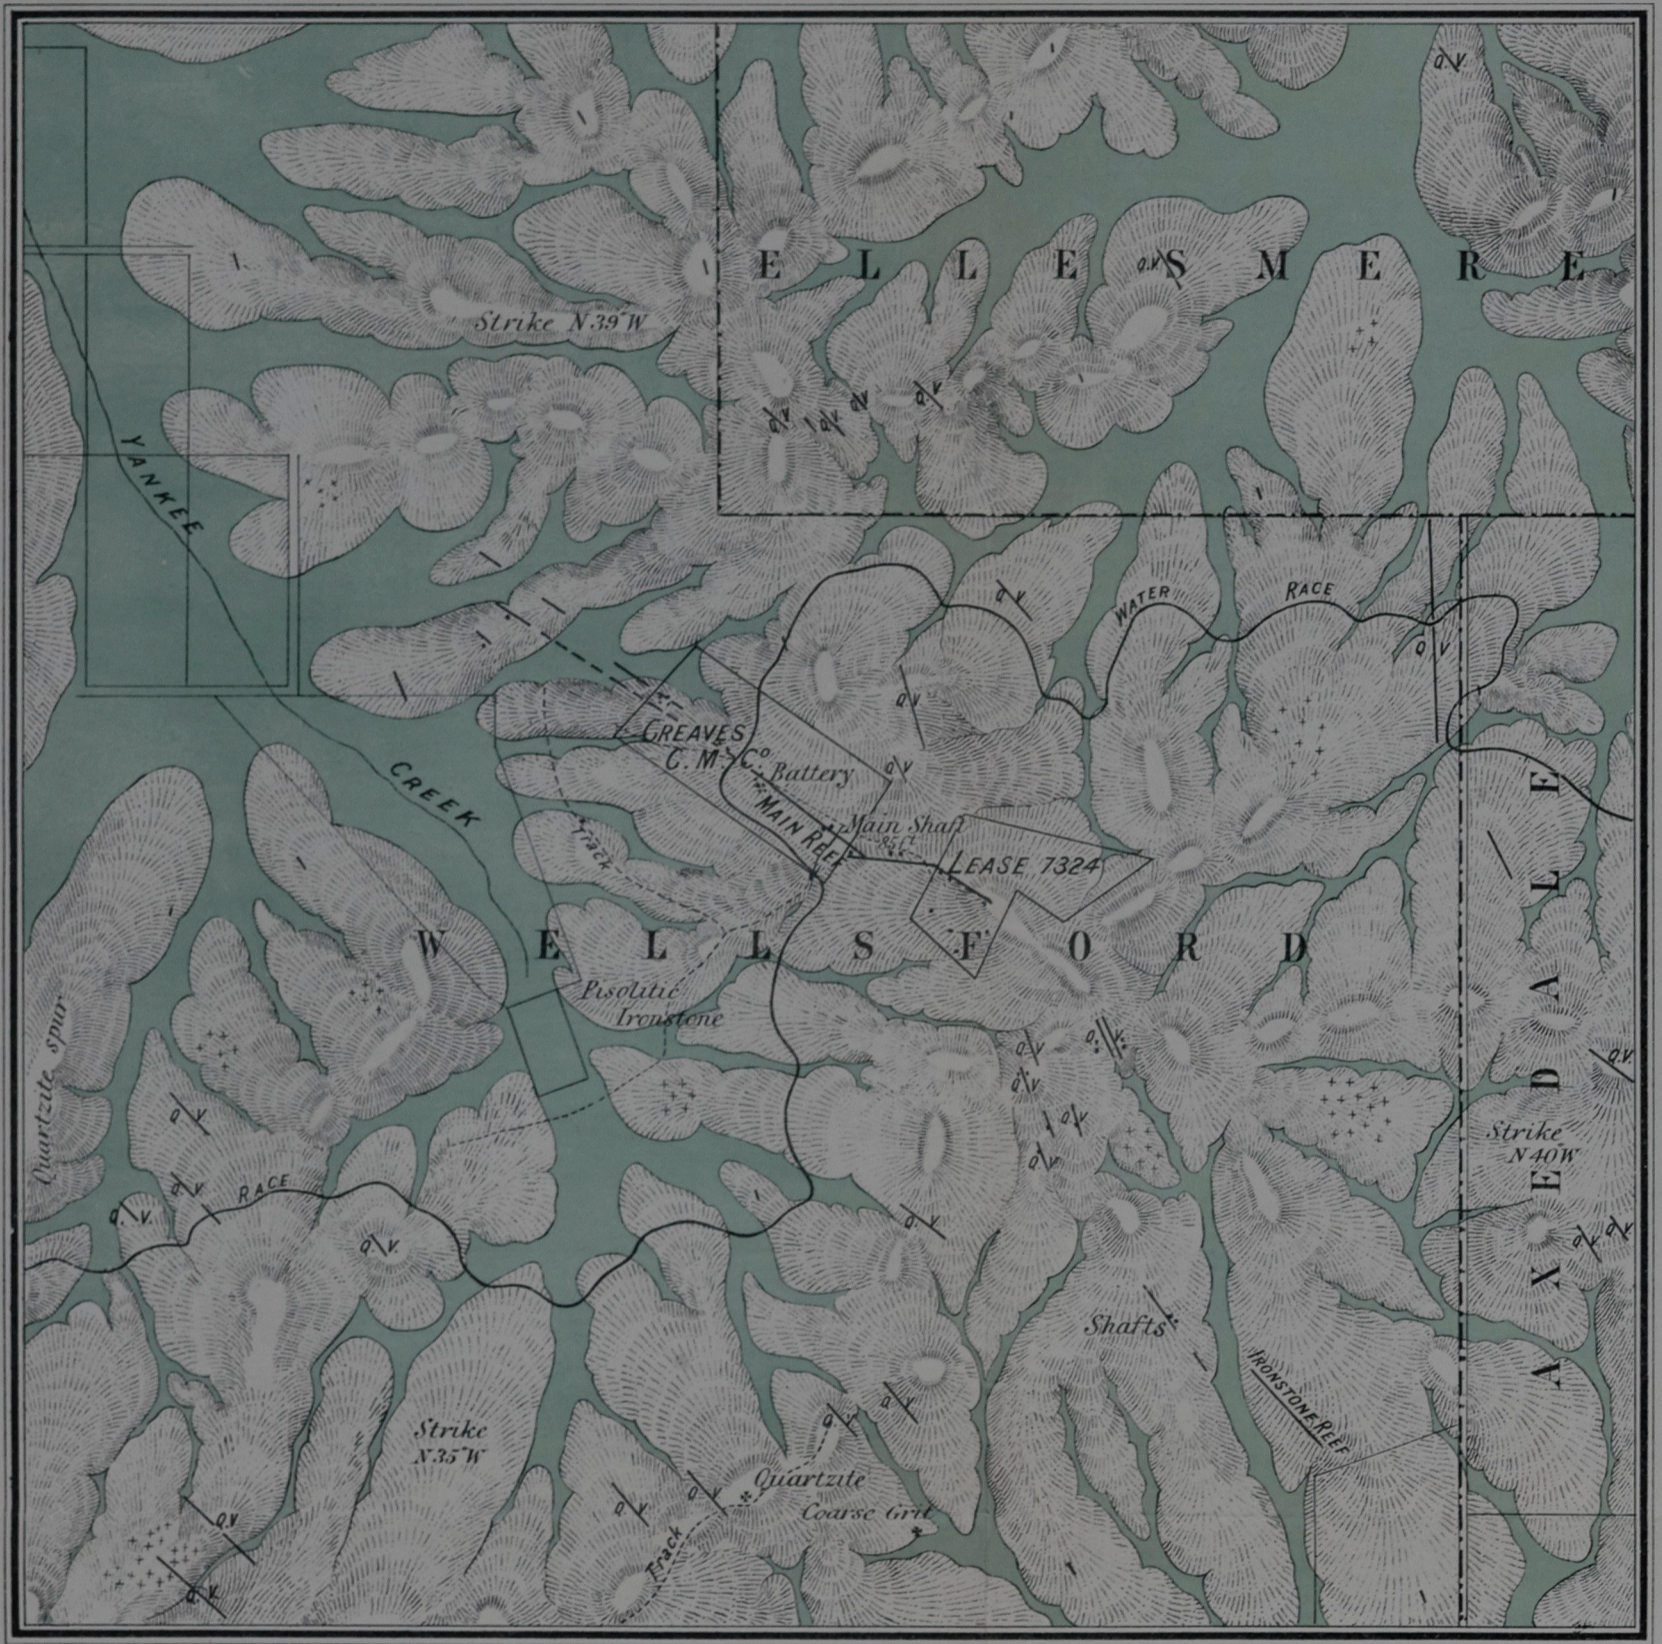

YANKEE CREEK GOLD FIELD

Scale, 20 Chains to an Inch.

RECENT
 SILURIAN
 \ Quartz Veins
 +++ Scattered Quartz
 : Shafts.

SECTIONS

(North Face)
Greaves' Claim

(South Face)
Greaves' Claim

(East Face)
Slingo's Claim