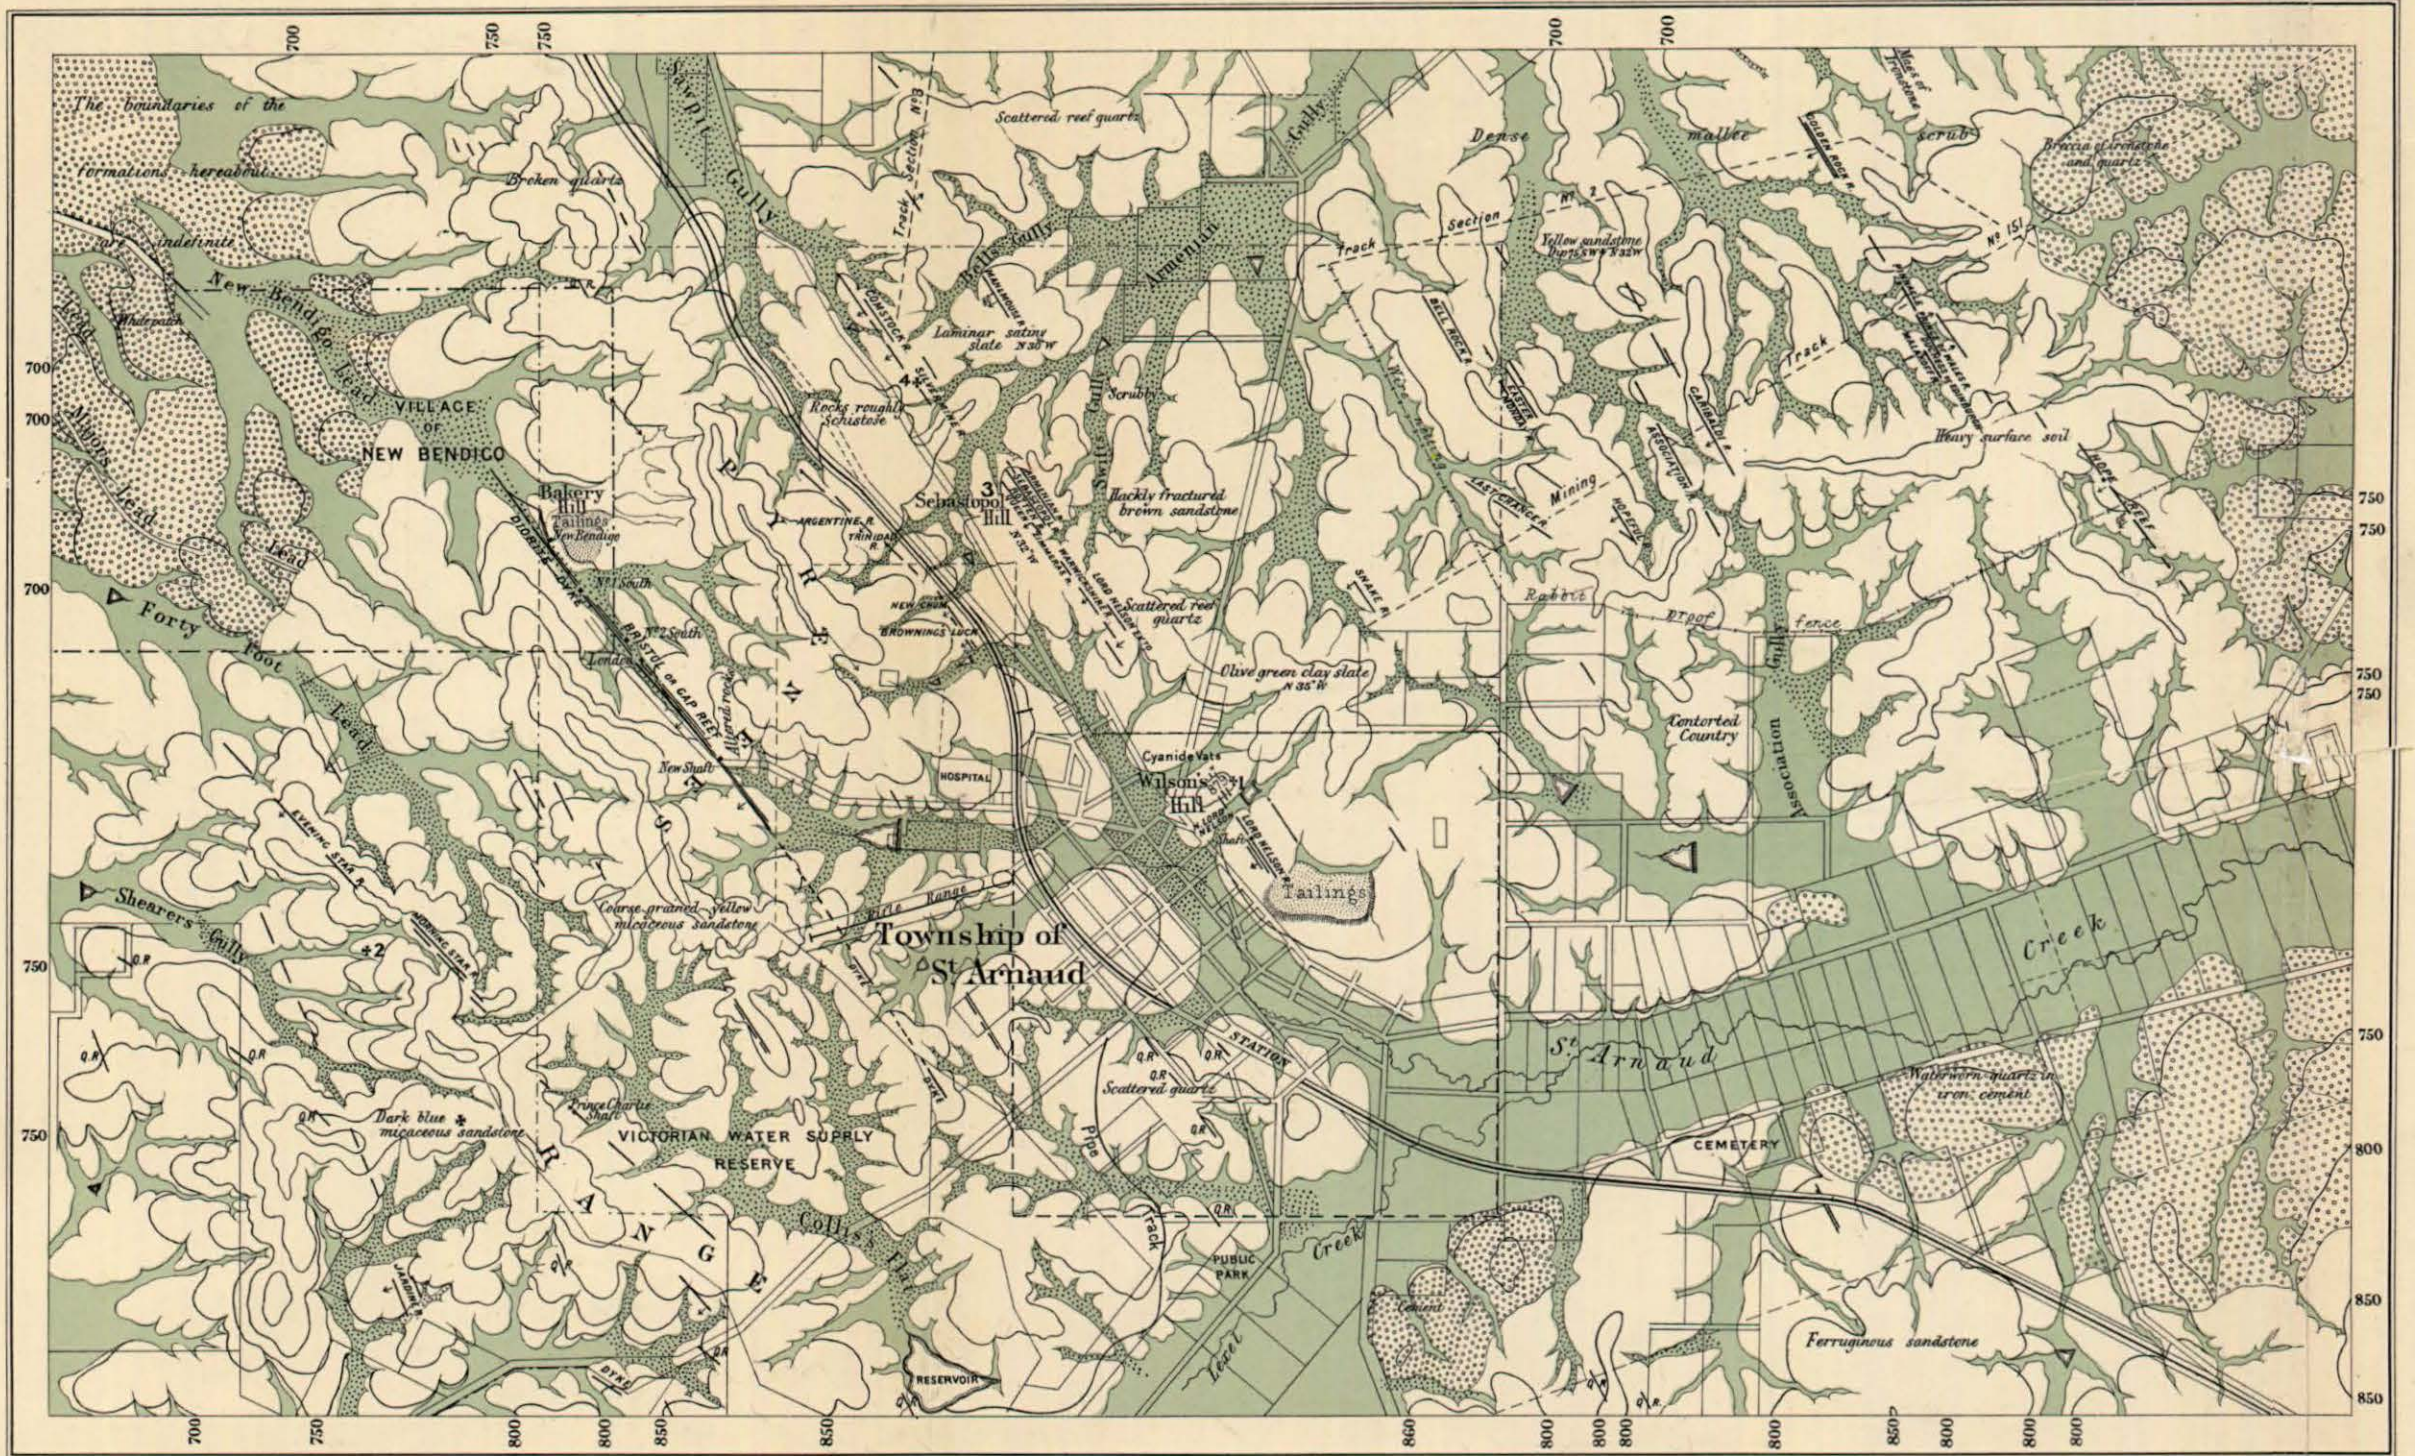

# MAP OF STARNAUD GOLD FIELD

ALLUVIAL
  PLIOCENE
  Reefs,
  Leads,
  Gold Workings,
  Contour.

Scale, 40 Chains to an Inch.