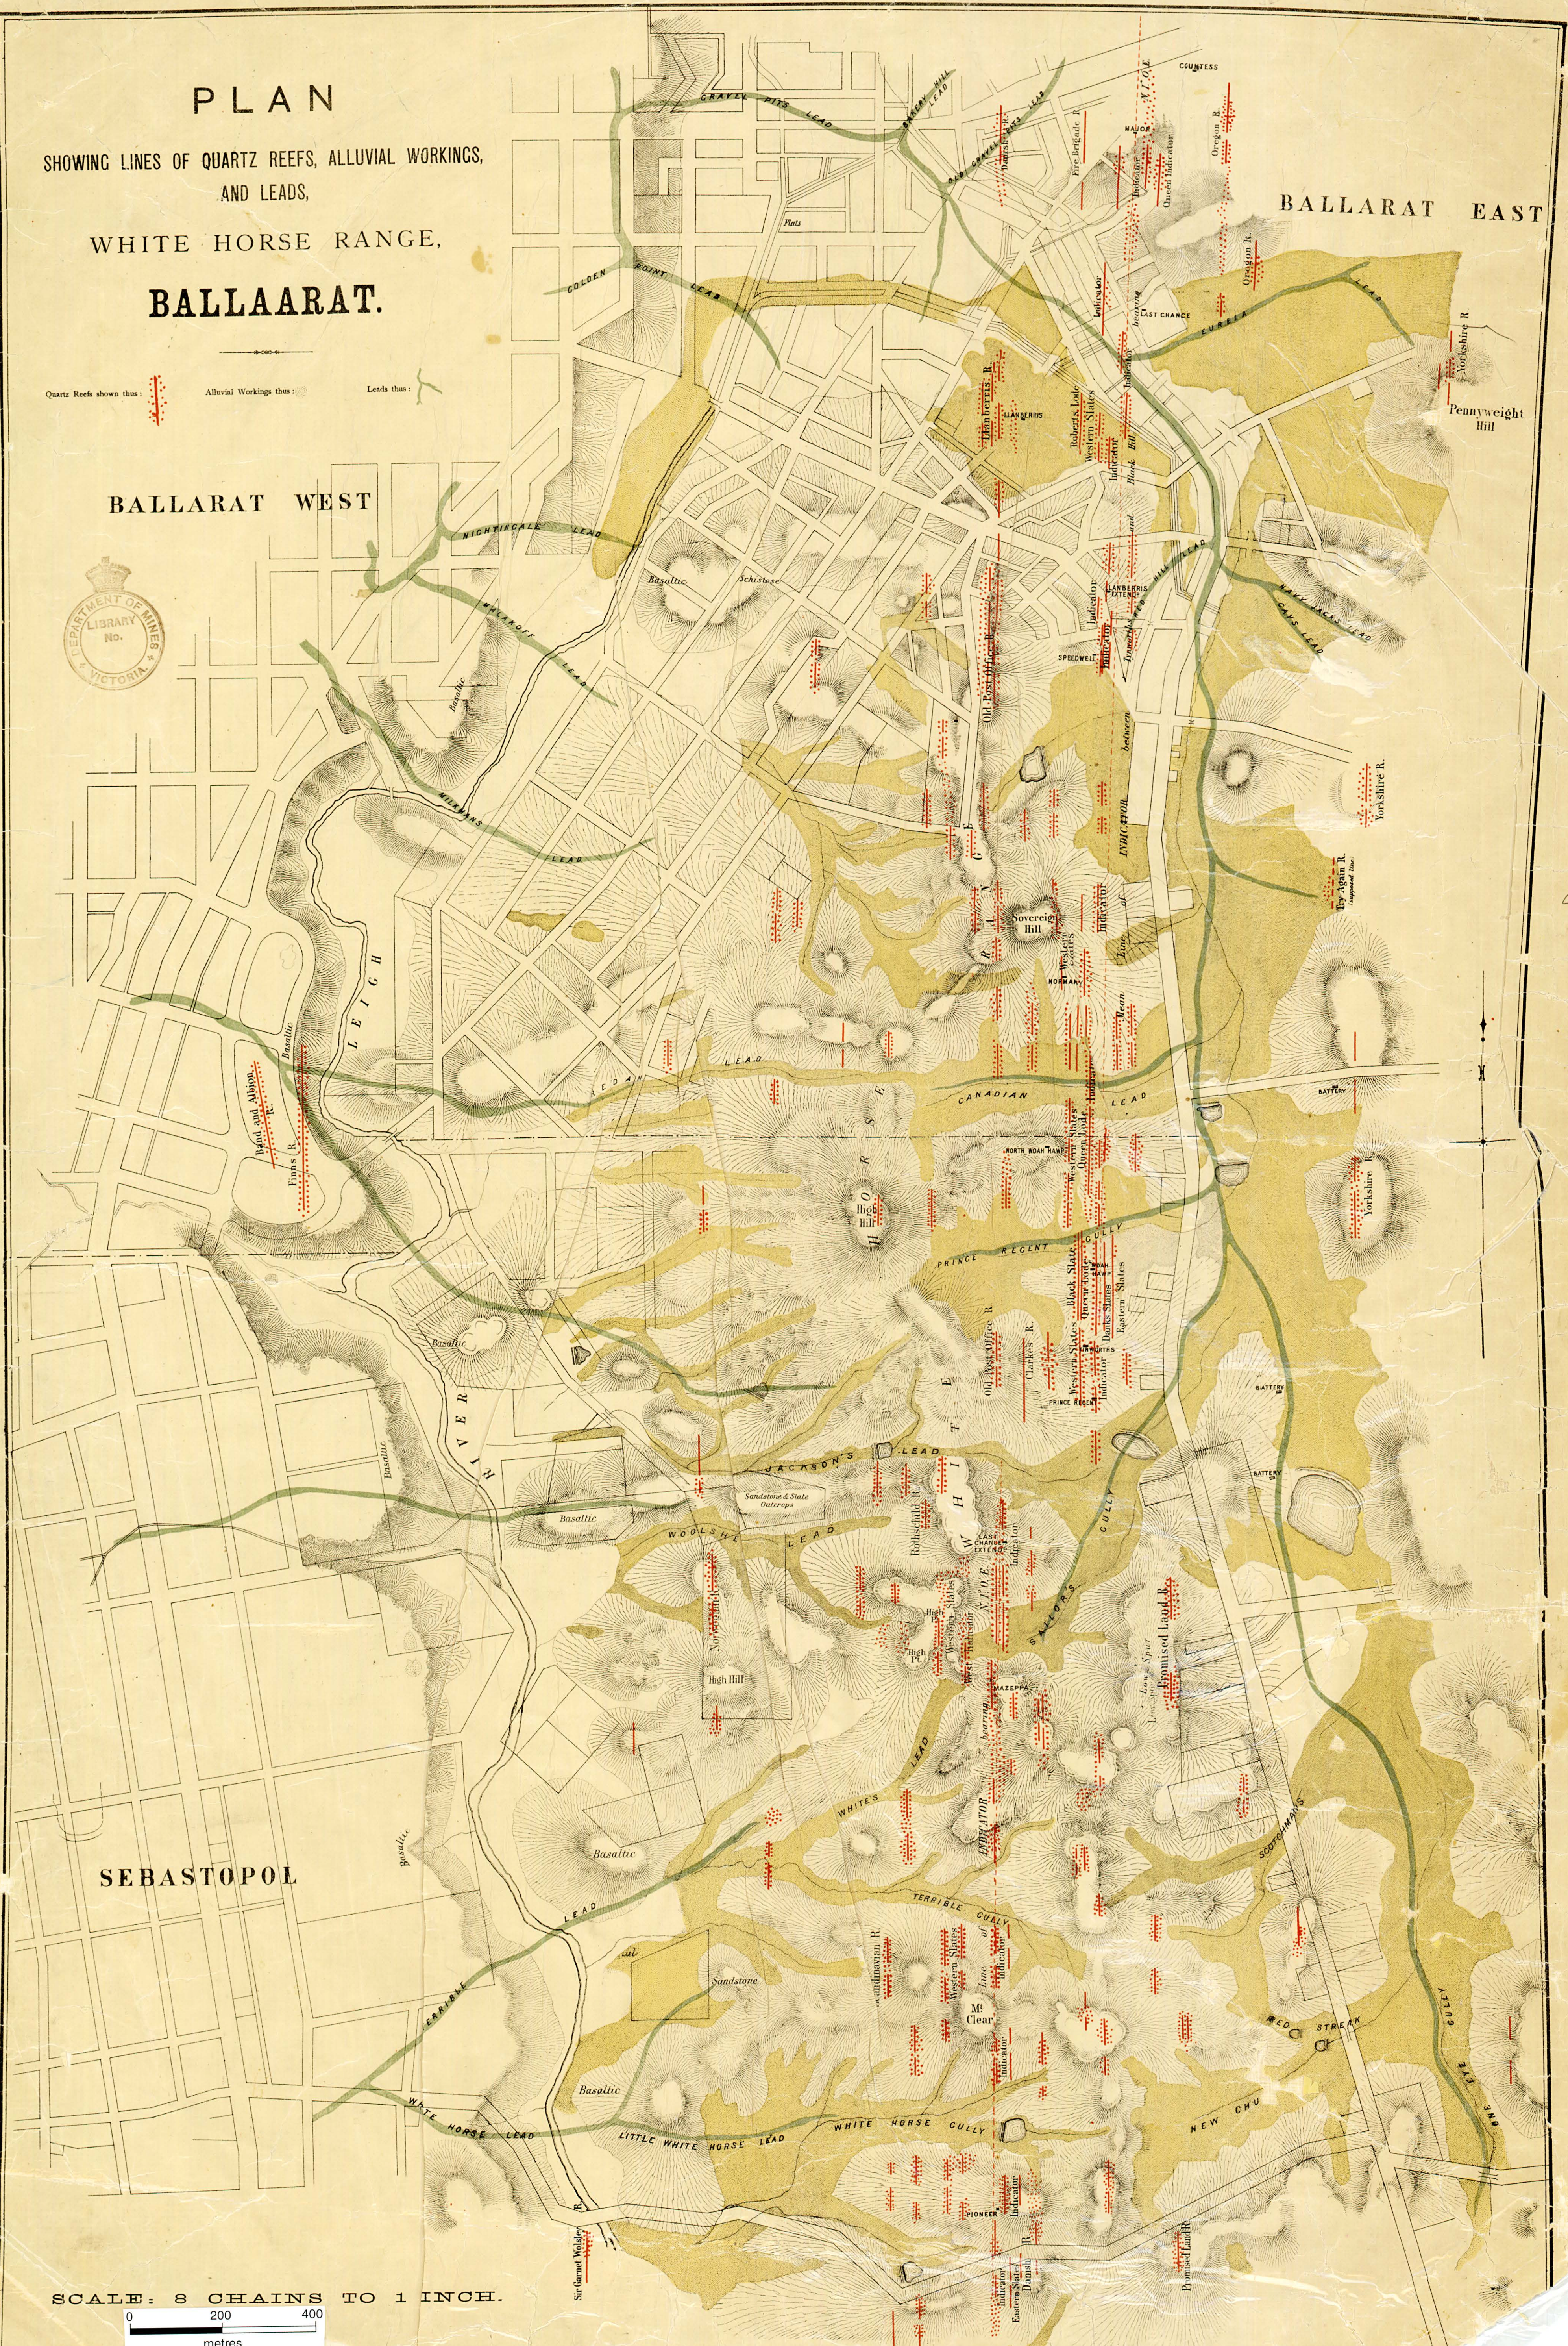

PLAN

SHOWING LINES OF QUARTZ REEFS, ALLUVIAL WORKINGS,
AND LEADS,

WHITE HORSE RANGE,

BALLAARAT.

Quartz Reefs shown thus: [Symbol]
Alluvial Workings thus: [Symbol]
Leads thus: [Symbol]

BALLARAT EAST

BALLARAT WEST

SEBASTOPOL

SCALE: 8 CHAINS TO 1 INCH.

20.3