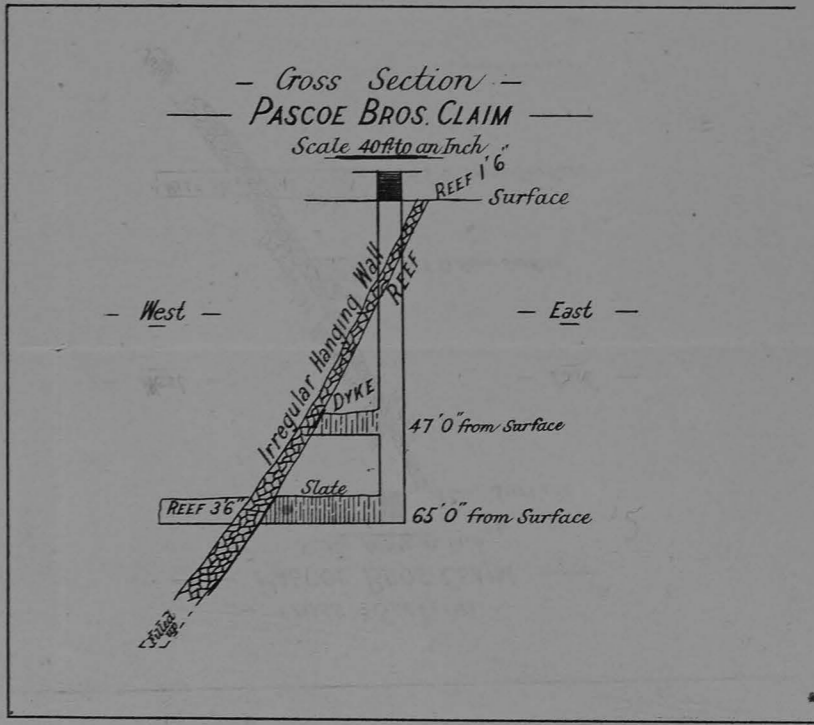

PLAN OF
TOOLLEEN GOLD FIELD

SCALE 20 CHAINS TO AN INCH

H. H. Comdy
 Checked to
James Stirling
J. J. Stewart
 11-11-87

REFERENCE	
Outcrops of Reefs	---
Lease Boundaries	---
Allotment Boundaries	---

PARISH OF CROSBIE