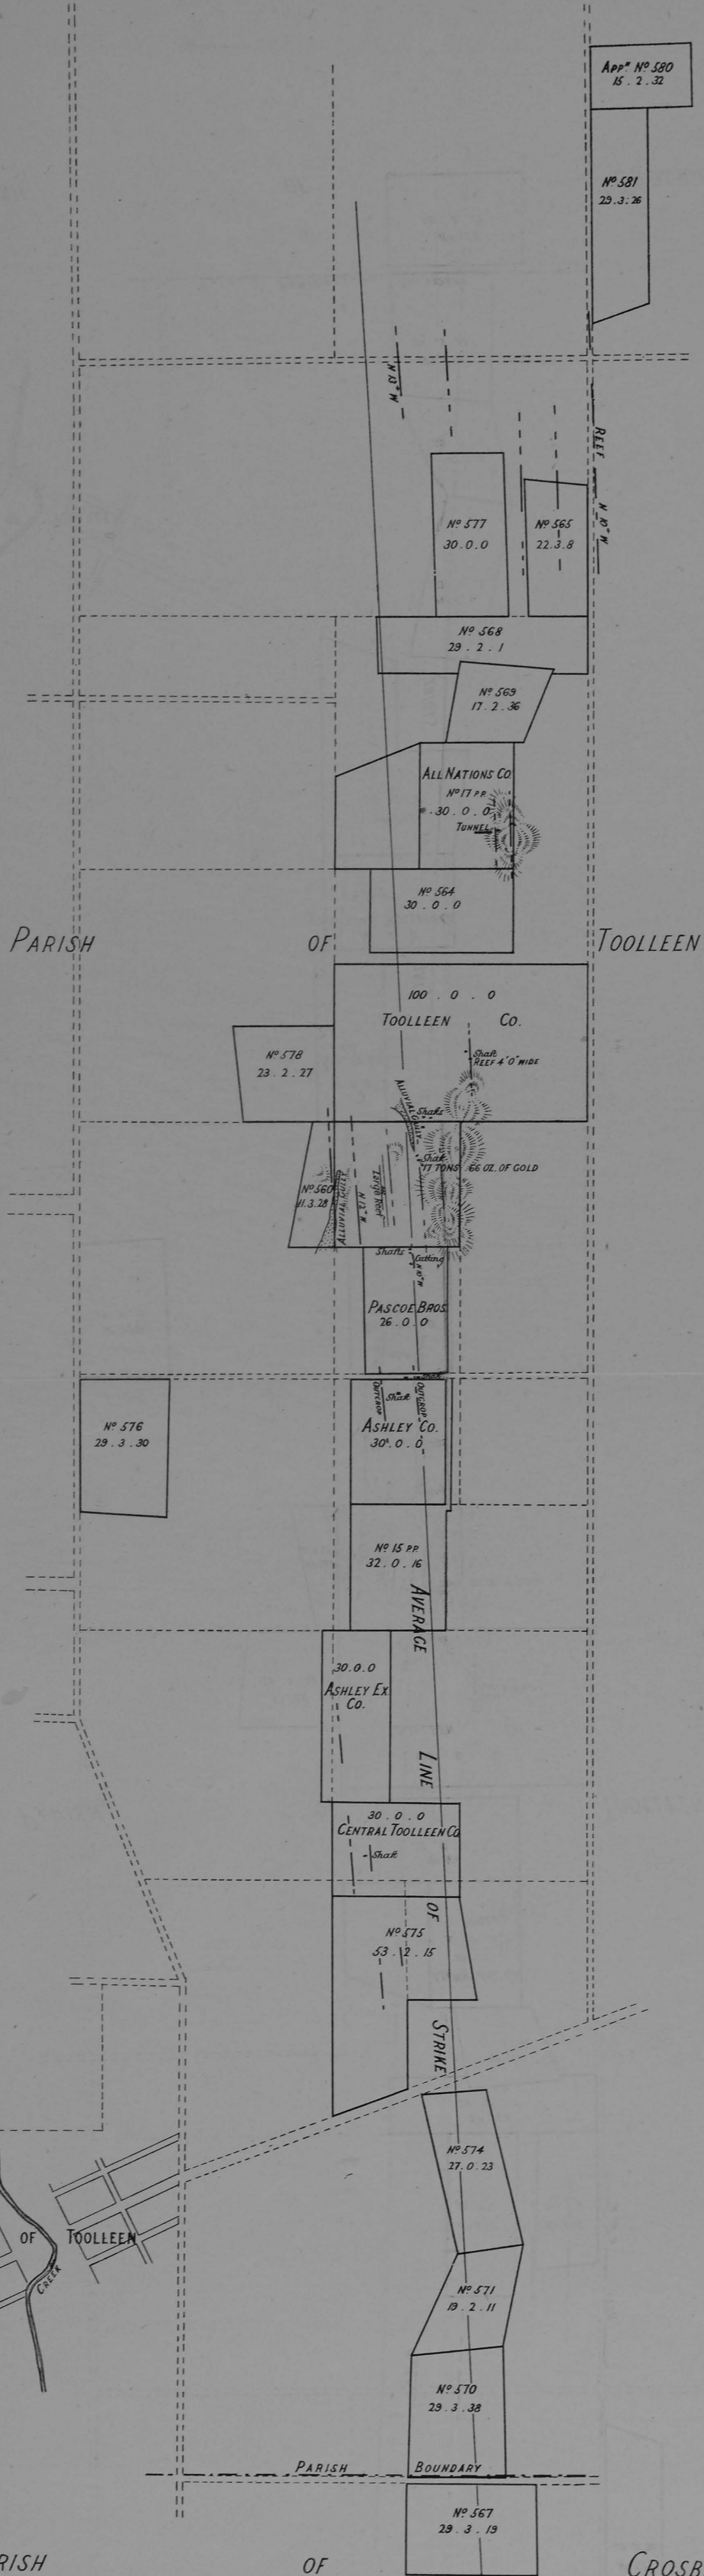

PLAN OF
TOOLLEEN GOLD FIELD

SCALE 20 CHAINS TO AN INCH

H. H. Comdy
 Checked to
James Stirling
J. J. Stewart
 11-11-87

REFERENCE	
Outcrops of Reefs	---
Lease Boundaries	---
Allotment Boundaries	---

PARISH OF CROSBIE