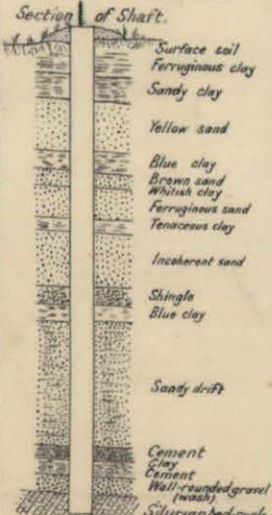

SEBASTIAN GOLD FIELD

SCALE OF CHAINS

Gullies Reef Outcrops Alluvial Workings

GEOLOGICAL SURVEY

General Gordon Claim

Scale-60 Feet to an inch.