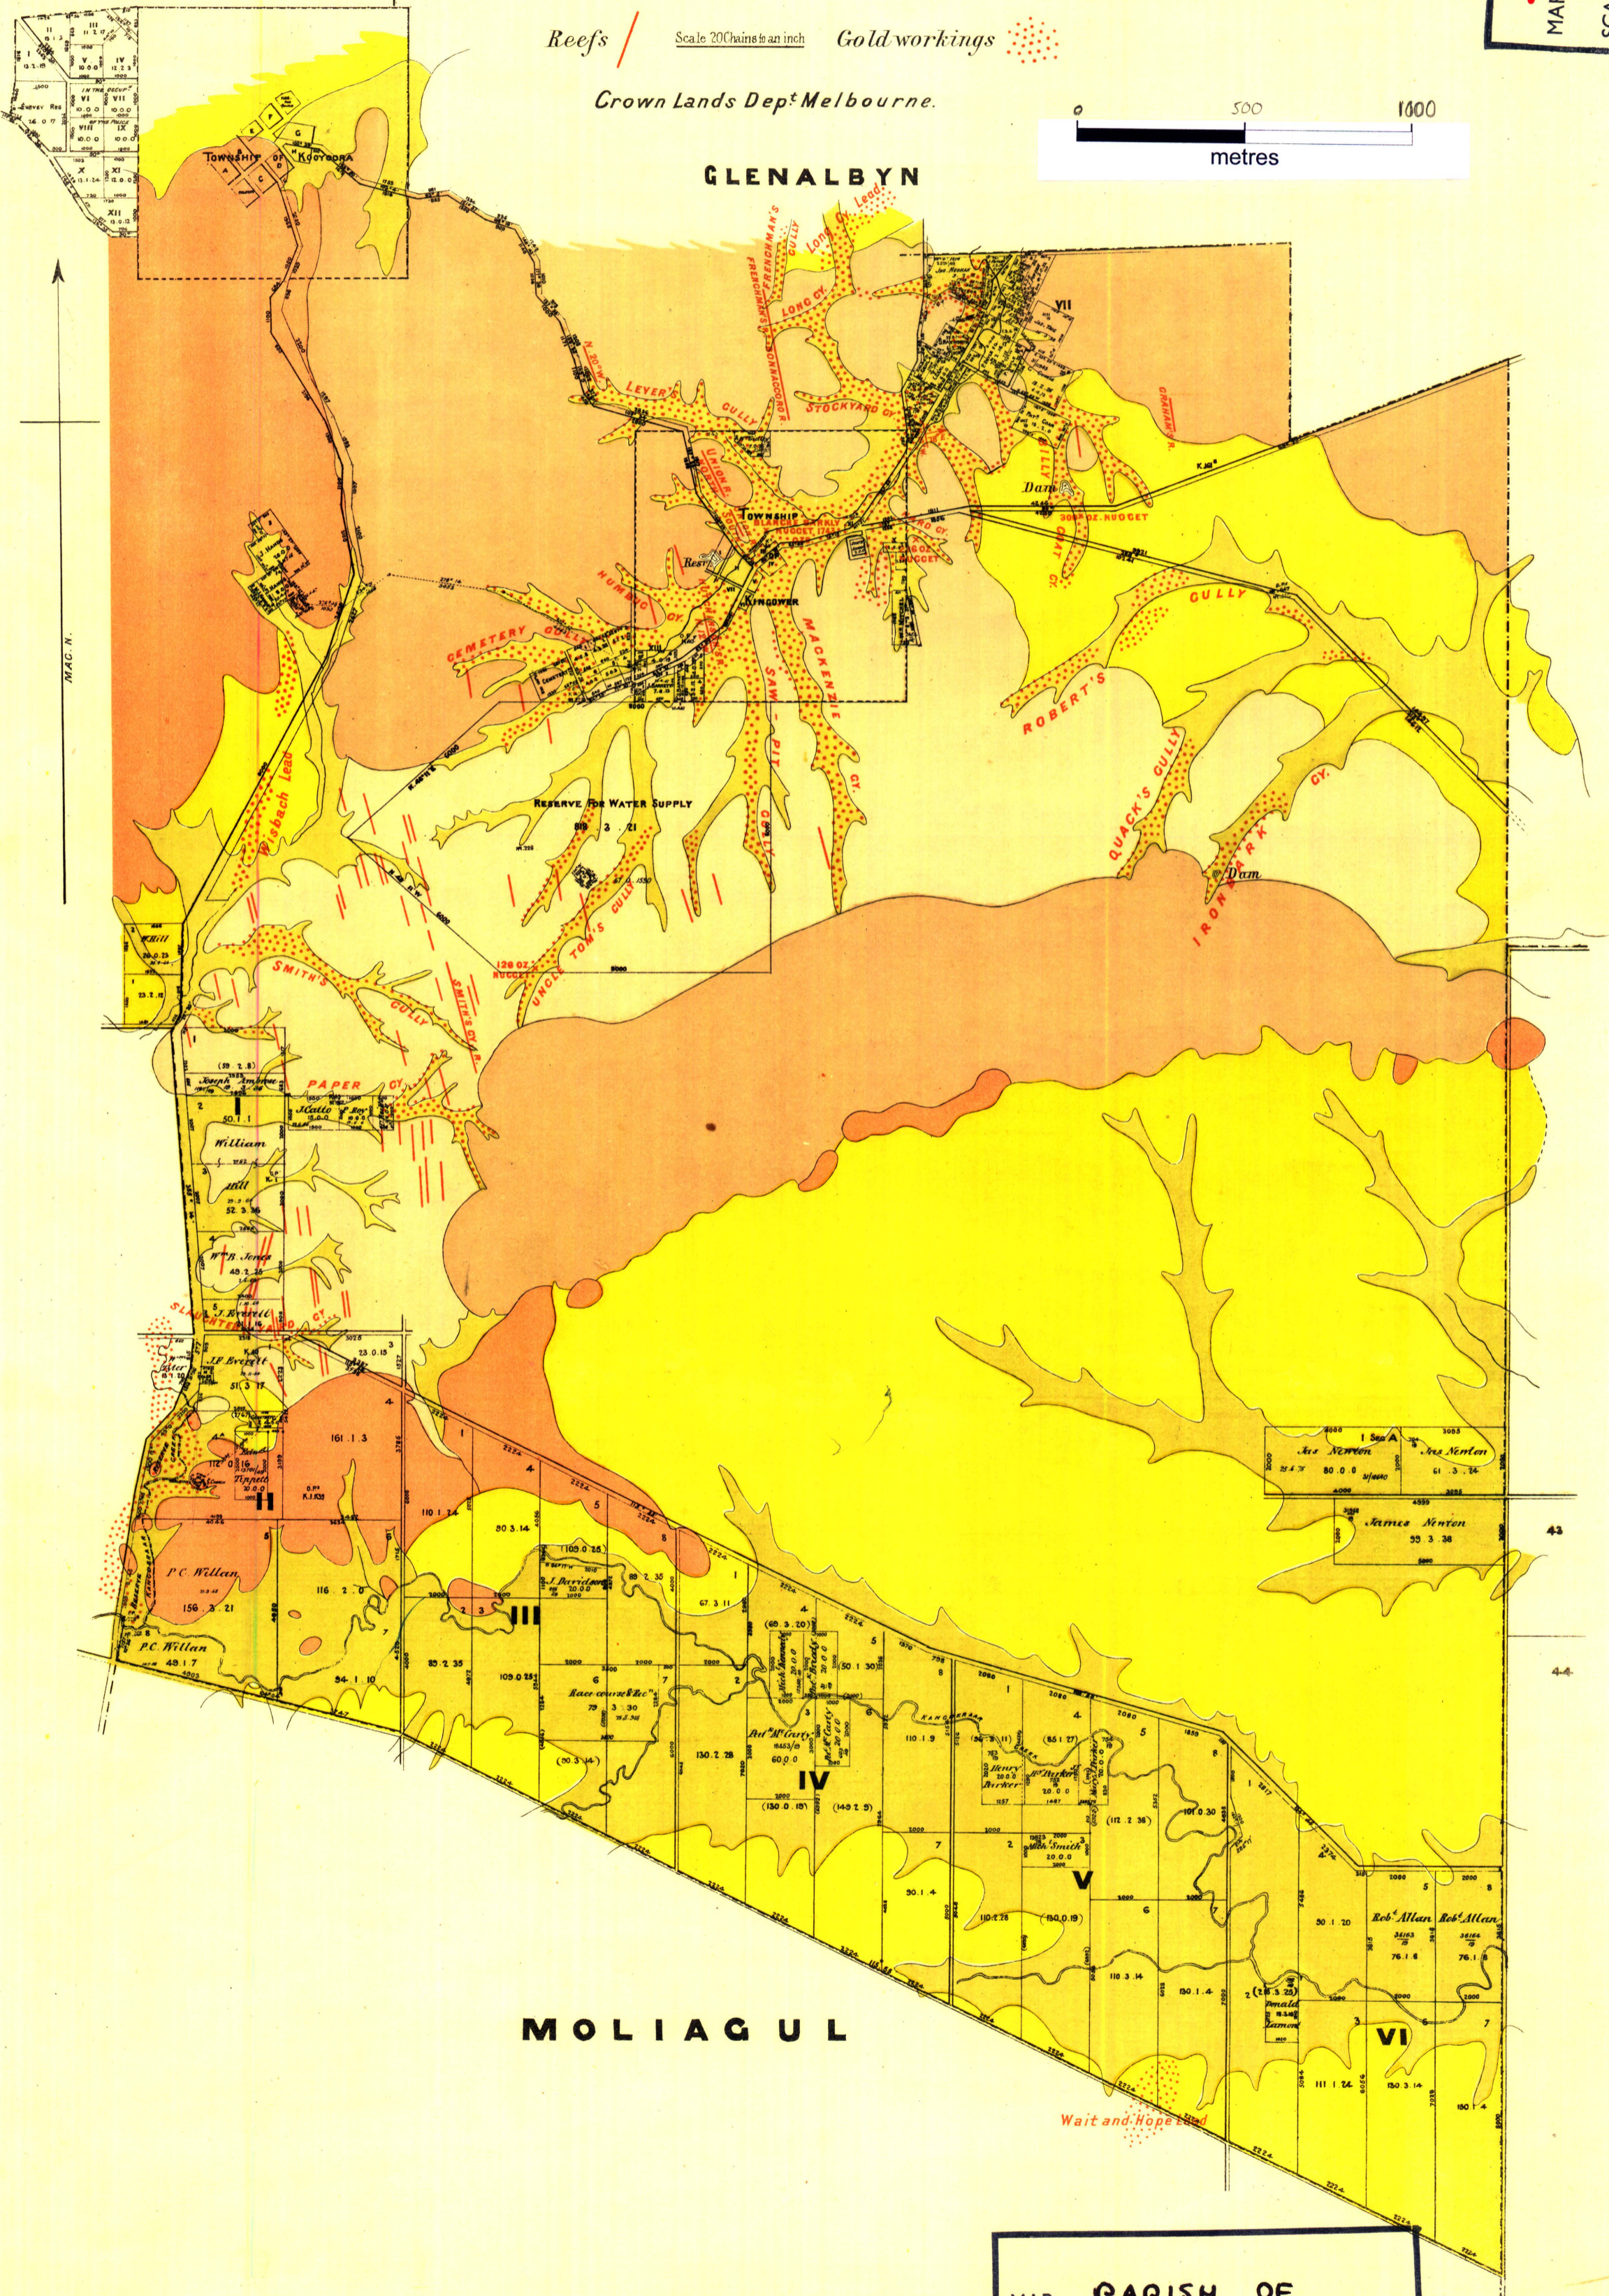

KINGOWER

County of _____

GLADSTONE REFERENCE

MAP _____

SCALE _____

PLEASE RETURN TO
REGIONAL
GEOLOGY

RECENT Pliocene Silurian Metamorphic Granite

Reefs / Scale 20 Chains to an inch Gold workings

Crown Lands Dep^t Melbourne.

0 500 1000

metres

GLENALBYN

MOLIAGUL

MAP PARISH OF
SCALE KINGOWER

GLADSTONE
MAP

SCALE

KANGERAAR