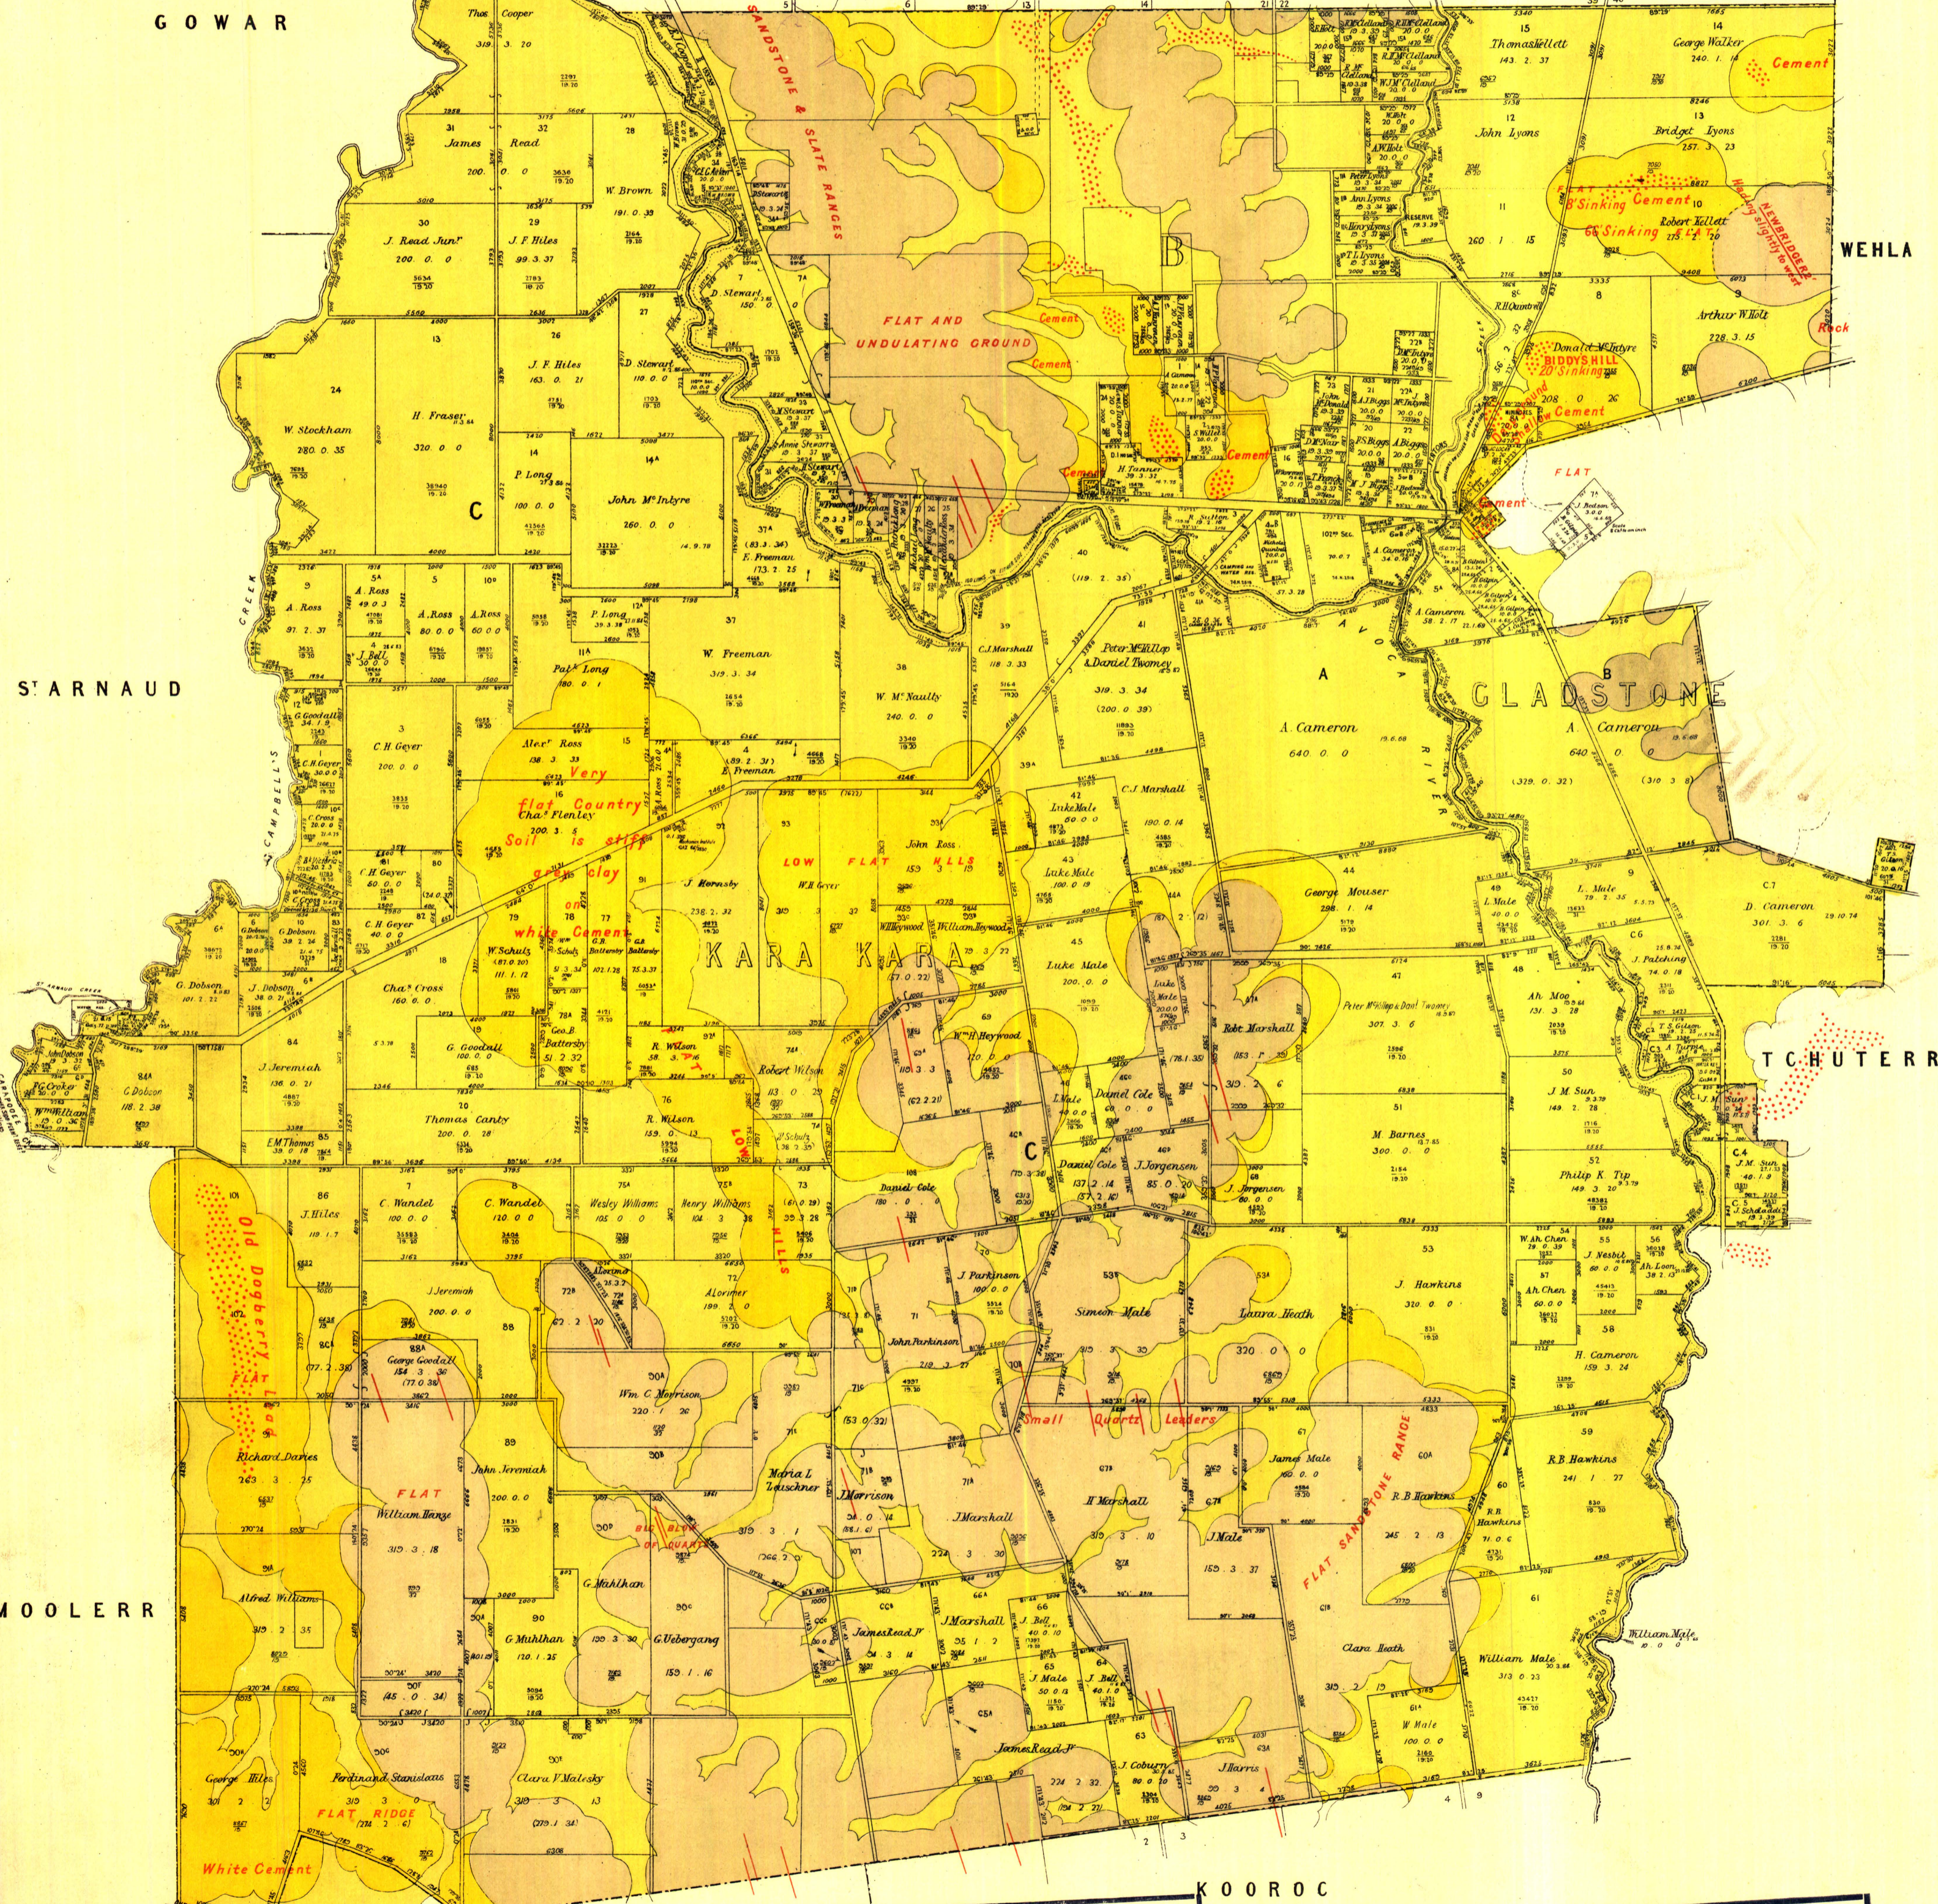

# KOOREH

COUNTIES OF  
KARA KARA AND GLADSTONE

SCALE OF CHAINS  
Crown Lands Dept Melbourne.

REFERENCE

RECENT Pliocene Silurian

Reefs / Gold workings BERRIMAL

PLEASE RETURN TO  
REGIONAL  
GEOLOGY

MAP **KOOREH**  
SCALE

CARAPOOEE

KOOROC