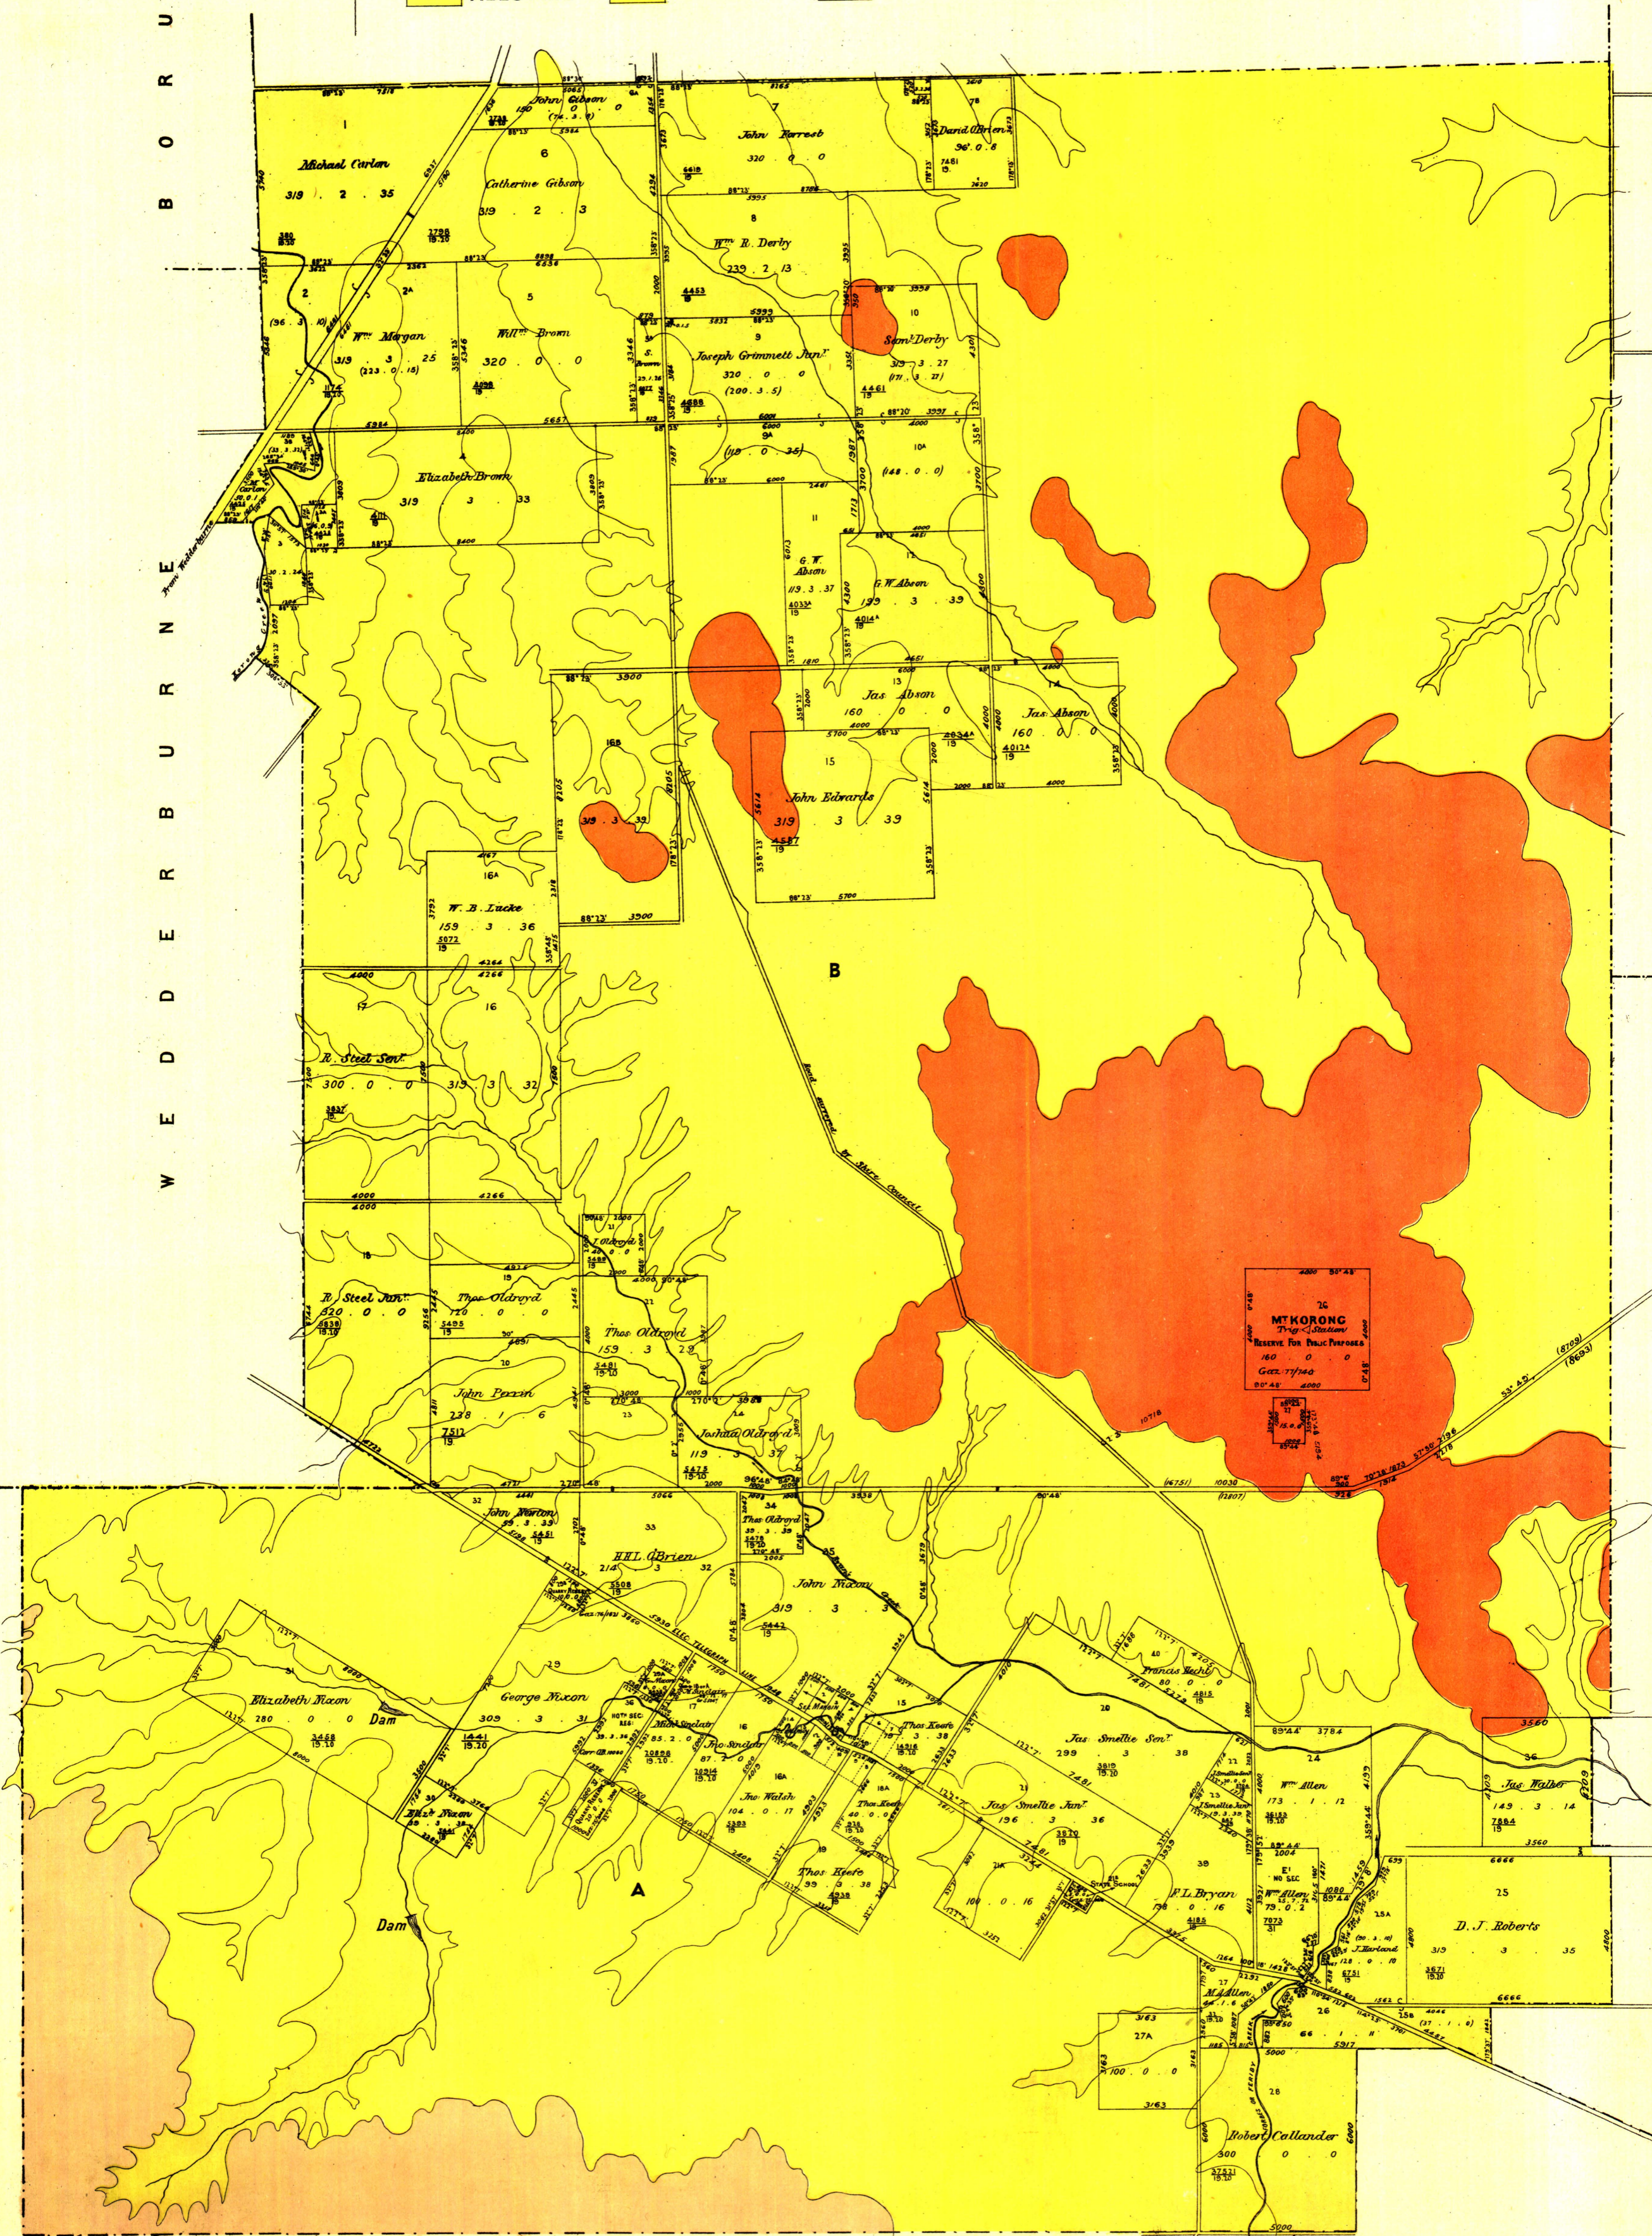

KORONG

COUNTY OF

GLADSTONE

CHAINS Scale CHAINS

Crown Lands Dept, Melbourne.

REFERENCE

ALLUVIAL PLOCIENE METAMORPHIC GRANITE

B O R N G
W E D D E R B U R N E
K U R R A C A

P O W L E T T
K U R T I N G

B R E N A N A H

G L E N A L B Y N