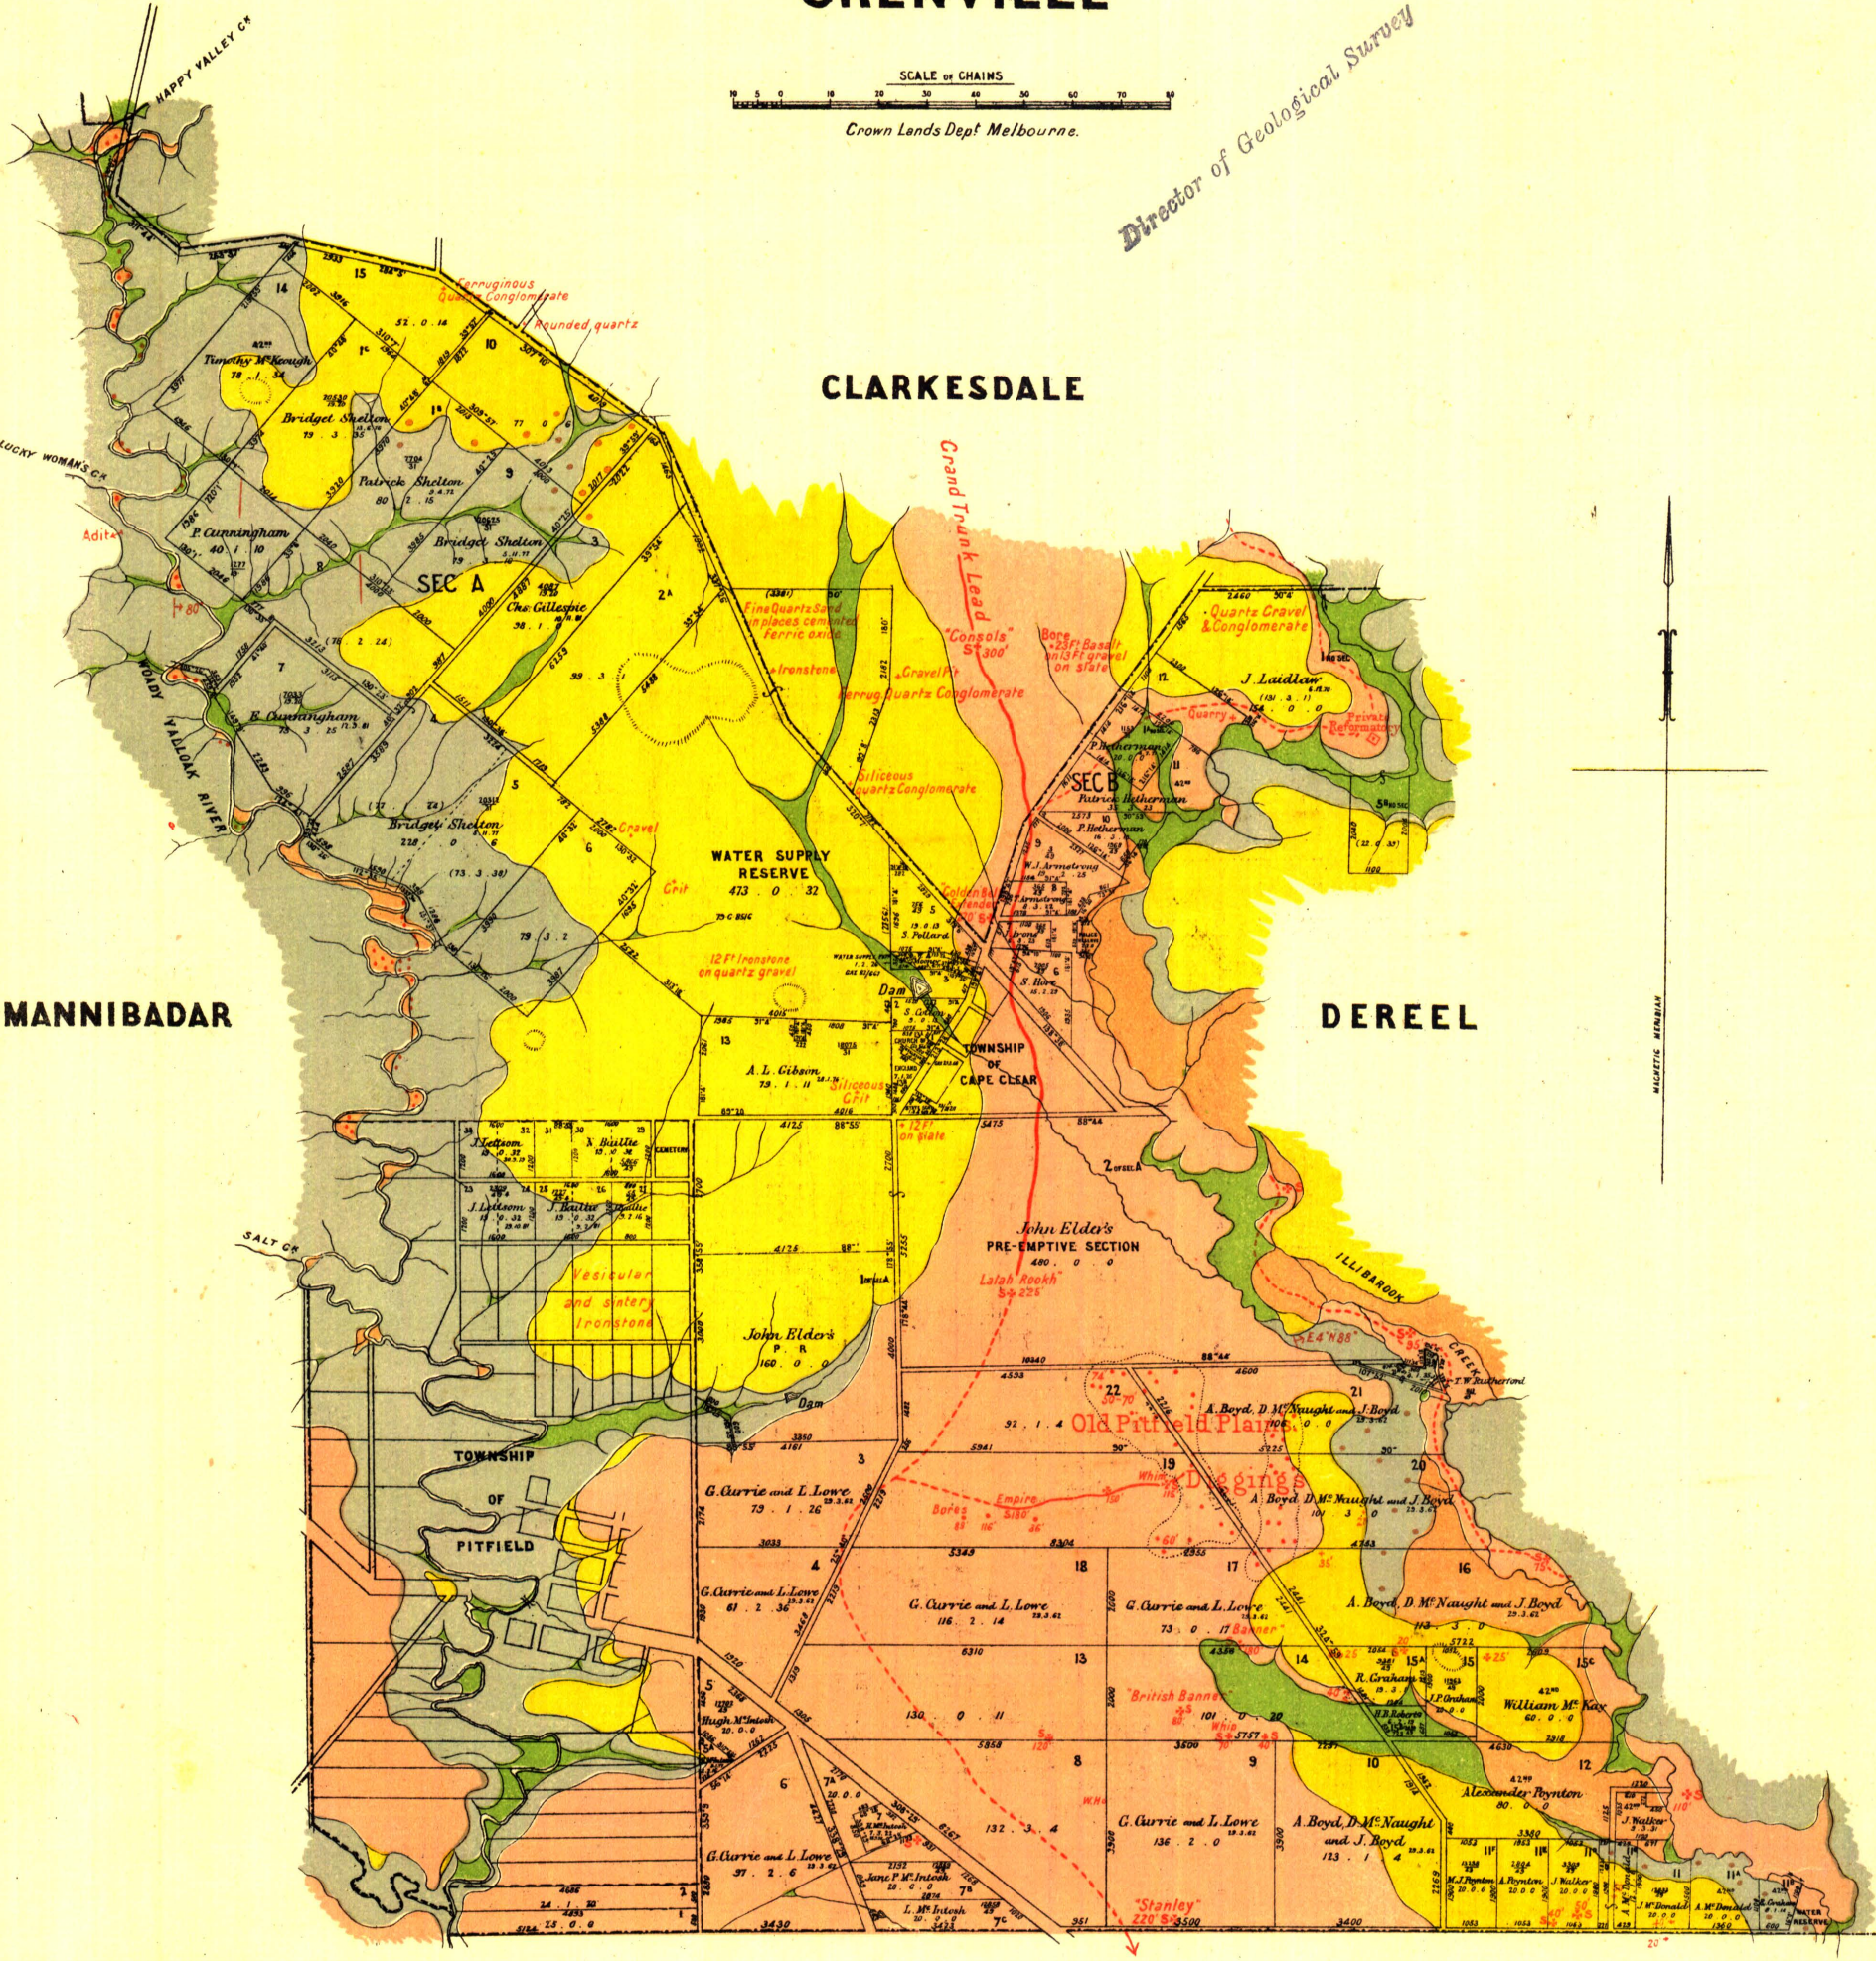

MINDAI

COUNTY OF CRENVILLE

SCALE OF CHAINS
 0 10 20 30 40 50 60 70 80
 Crown Lands Dept Melbourne.

Director of Geological Survey

MANNIBADAR

CLARKESDALE

DEREEL

TOWNSHIP OF PITFIELD

COMMERALCHIP

WALLINDUC

Reefs / , Leads / , Shafts s, Gold Workings . . .