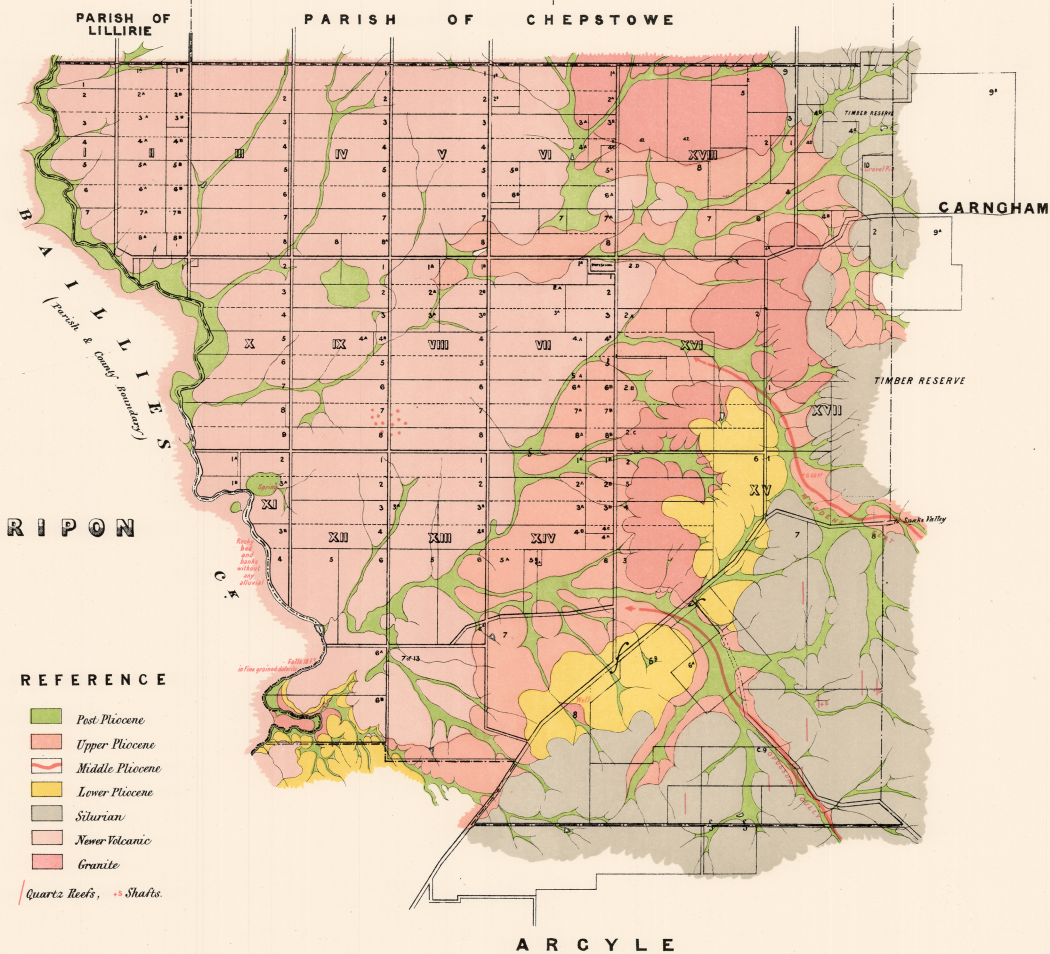

PARISH OF
M O R T C H U P
COUNTY OF
G R E N V I L L E

Scale of Chains
Crown Lands Department, Melbourne