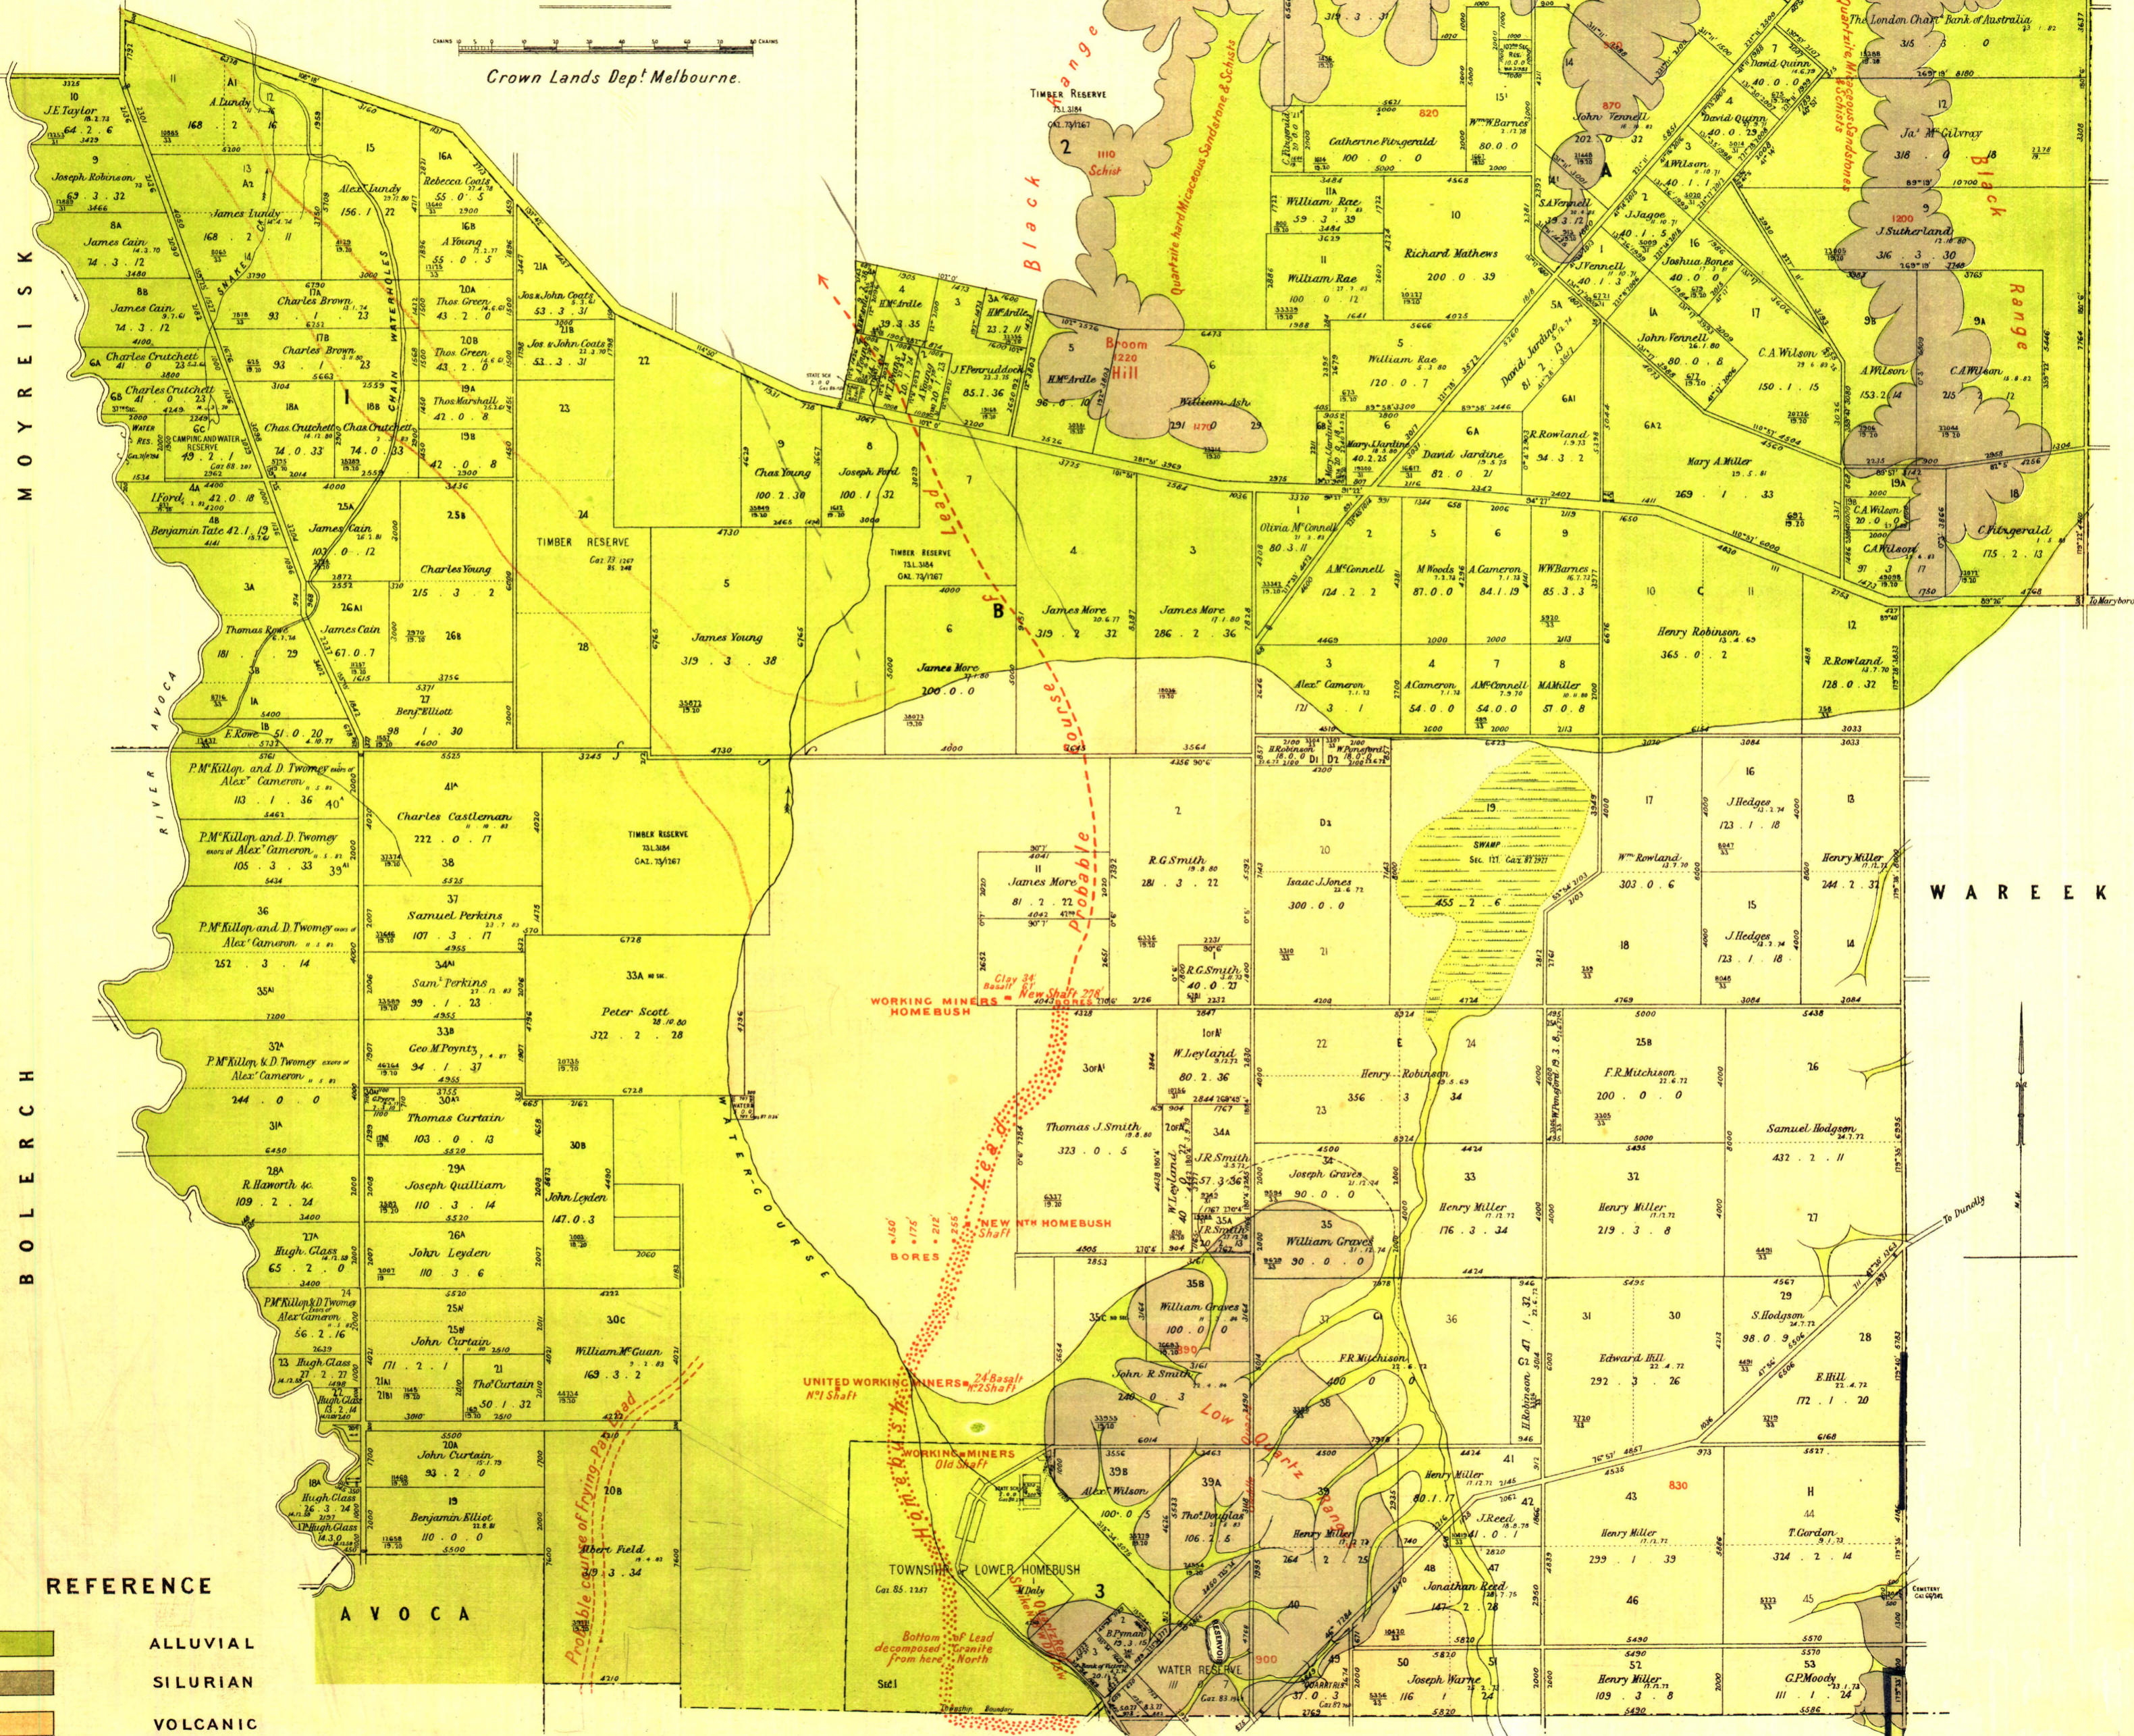

RATHSCAR

NATTEYALLOCK

COUNTY OF GLADSTONE

Crown Lands Dep! Melbourne.

M O Y R E I S K

B O L E R C H

REFERENCE

- ALLUVIAL
- SILURIAN
- VOLCANIC

Leads Heights 1220

AVOCA

C L E N M O N A

B U N G B O N G