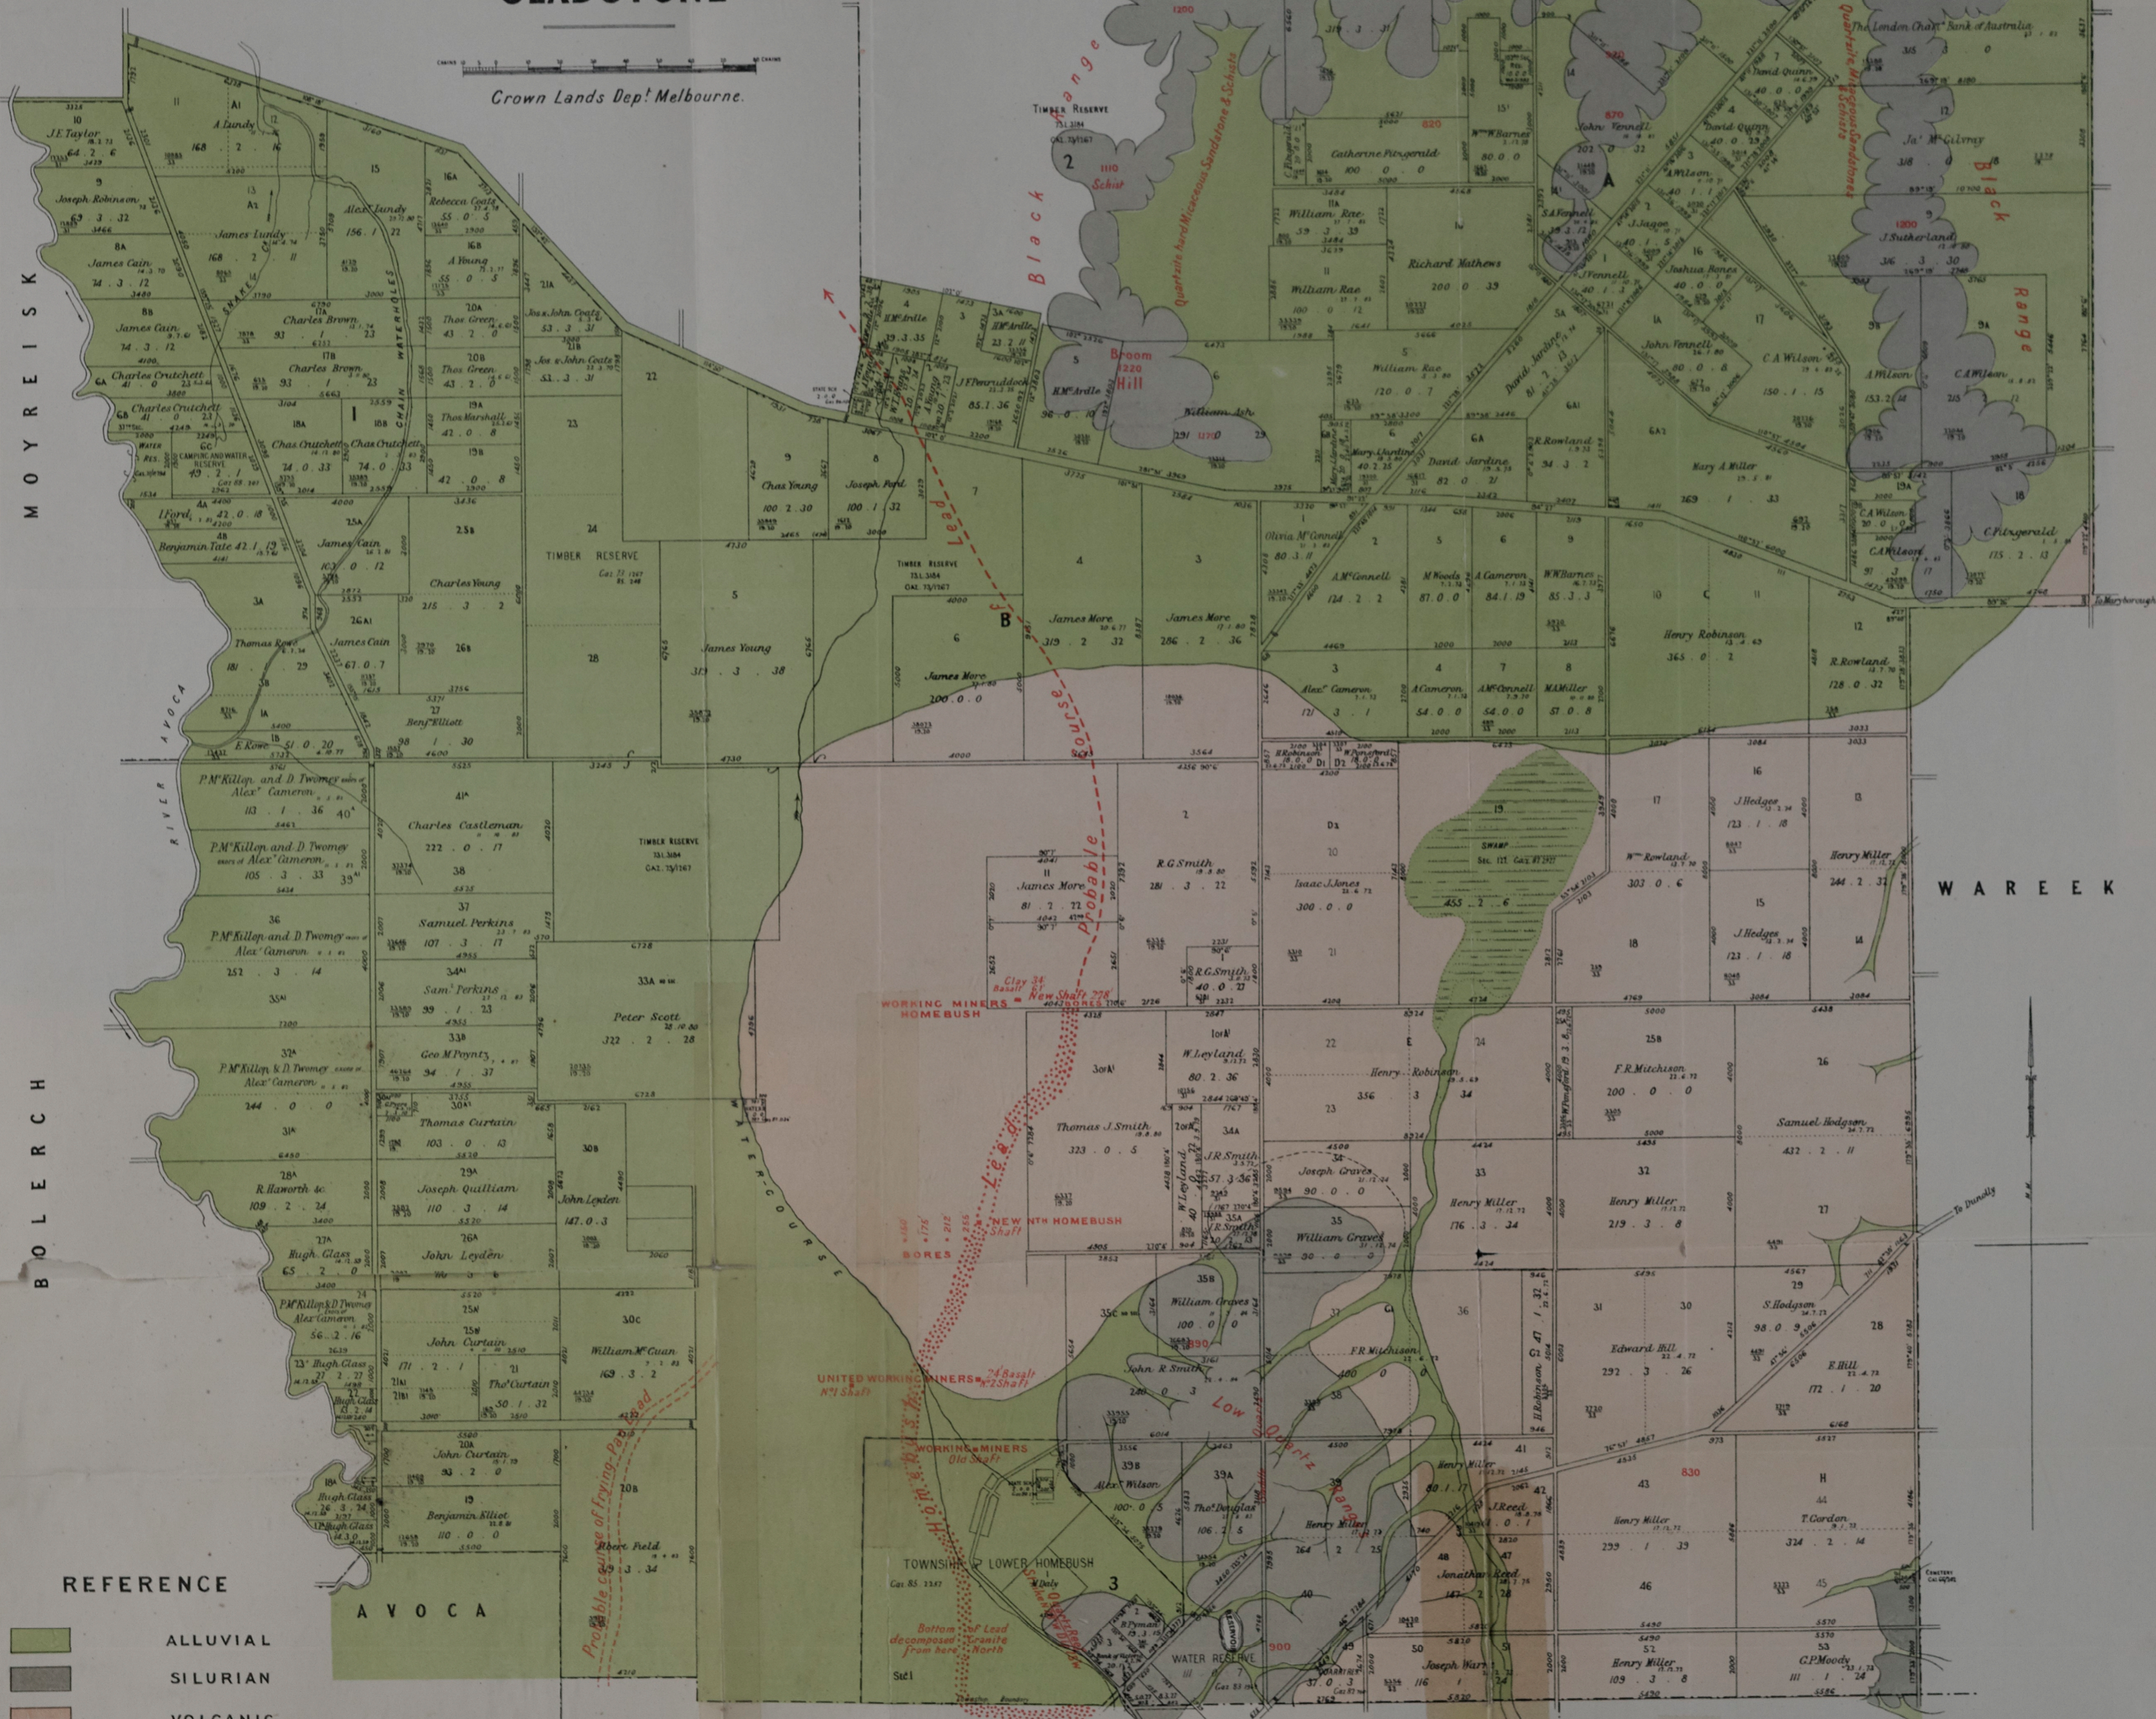

Figure 1

RATHSCAR

COUNTY OF
GLADSTONE

NATTEYALLOCK

Crown Lands Dep't Melbourne.

M O Y R E I S K
B O L E R S C H

W A R E E K

C L E N M O N A

B U N G B O N G

REFERENCE

- ALLUVIAL
- SILURIAN
- VOLCANIC
- Leads
- Heights 1220

A V O C A