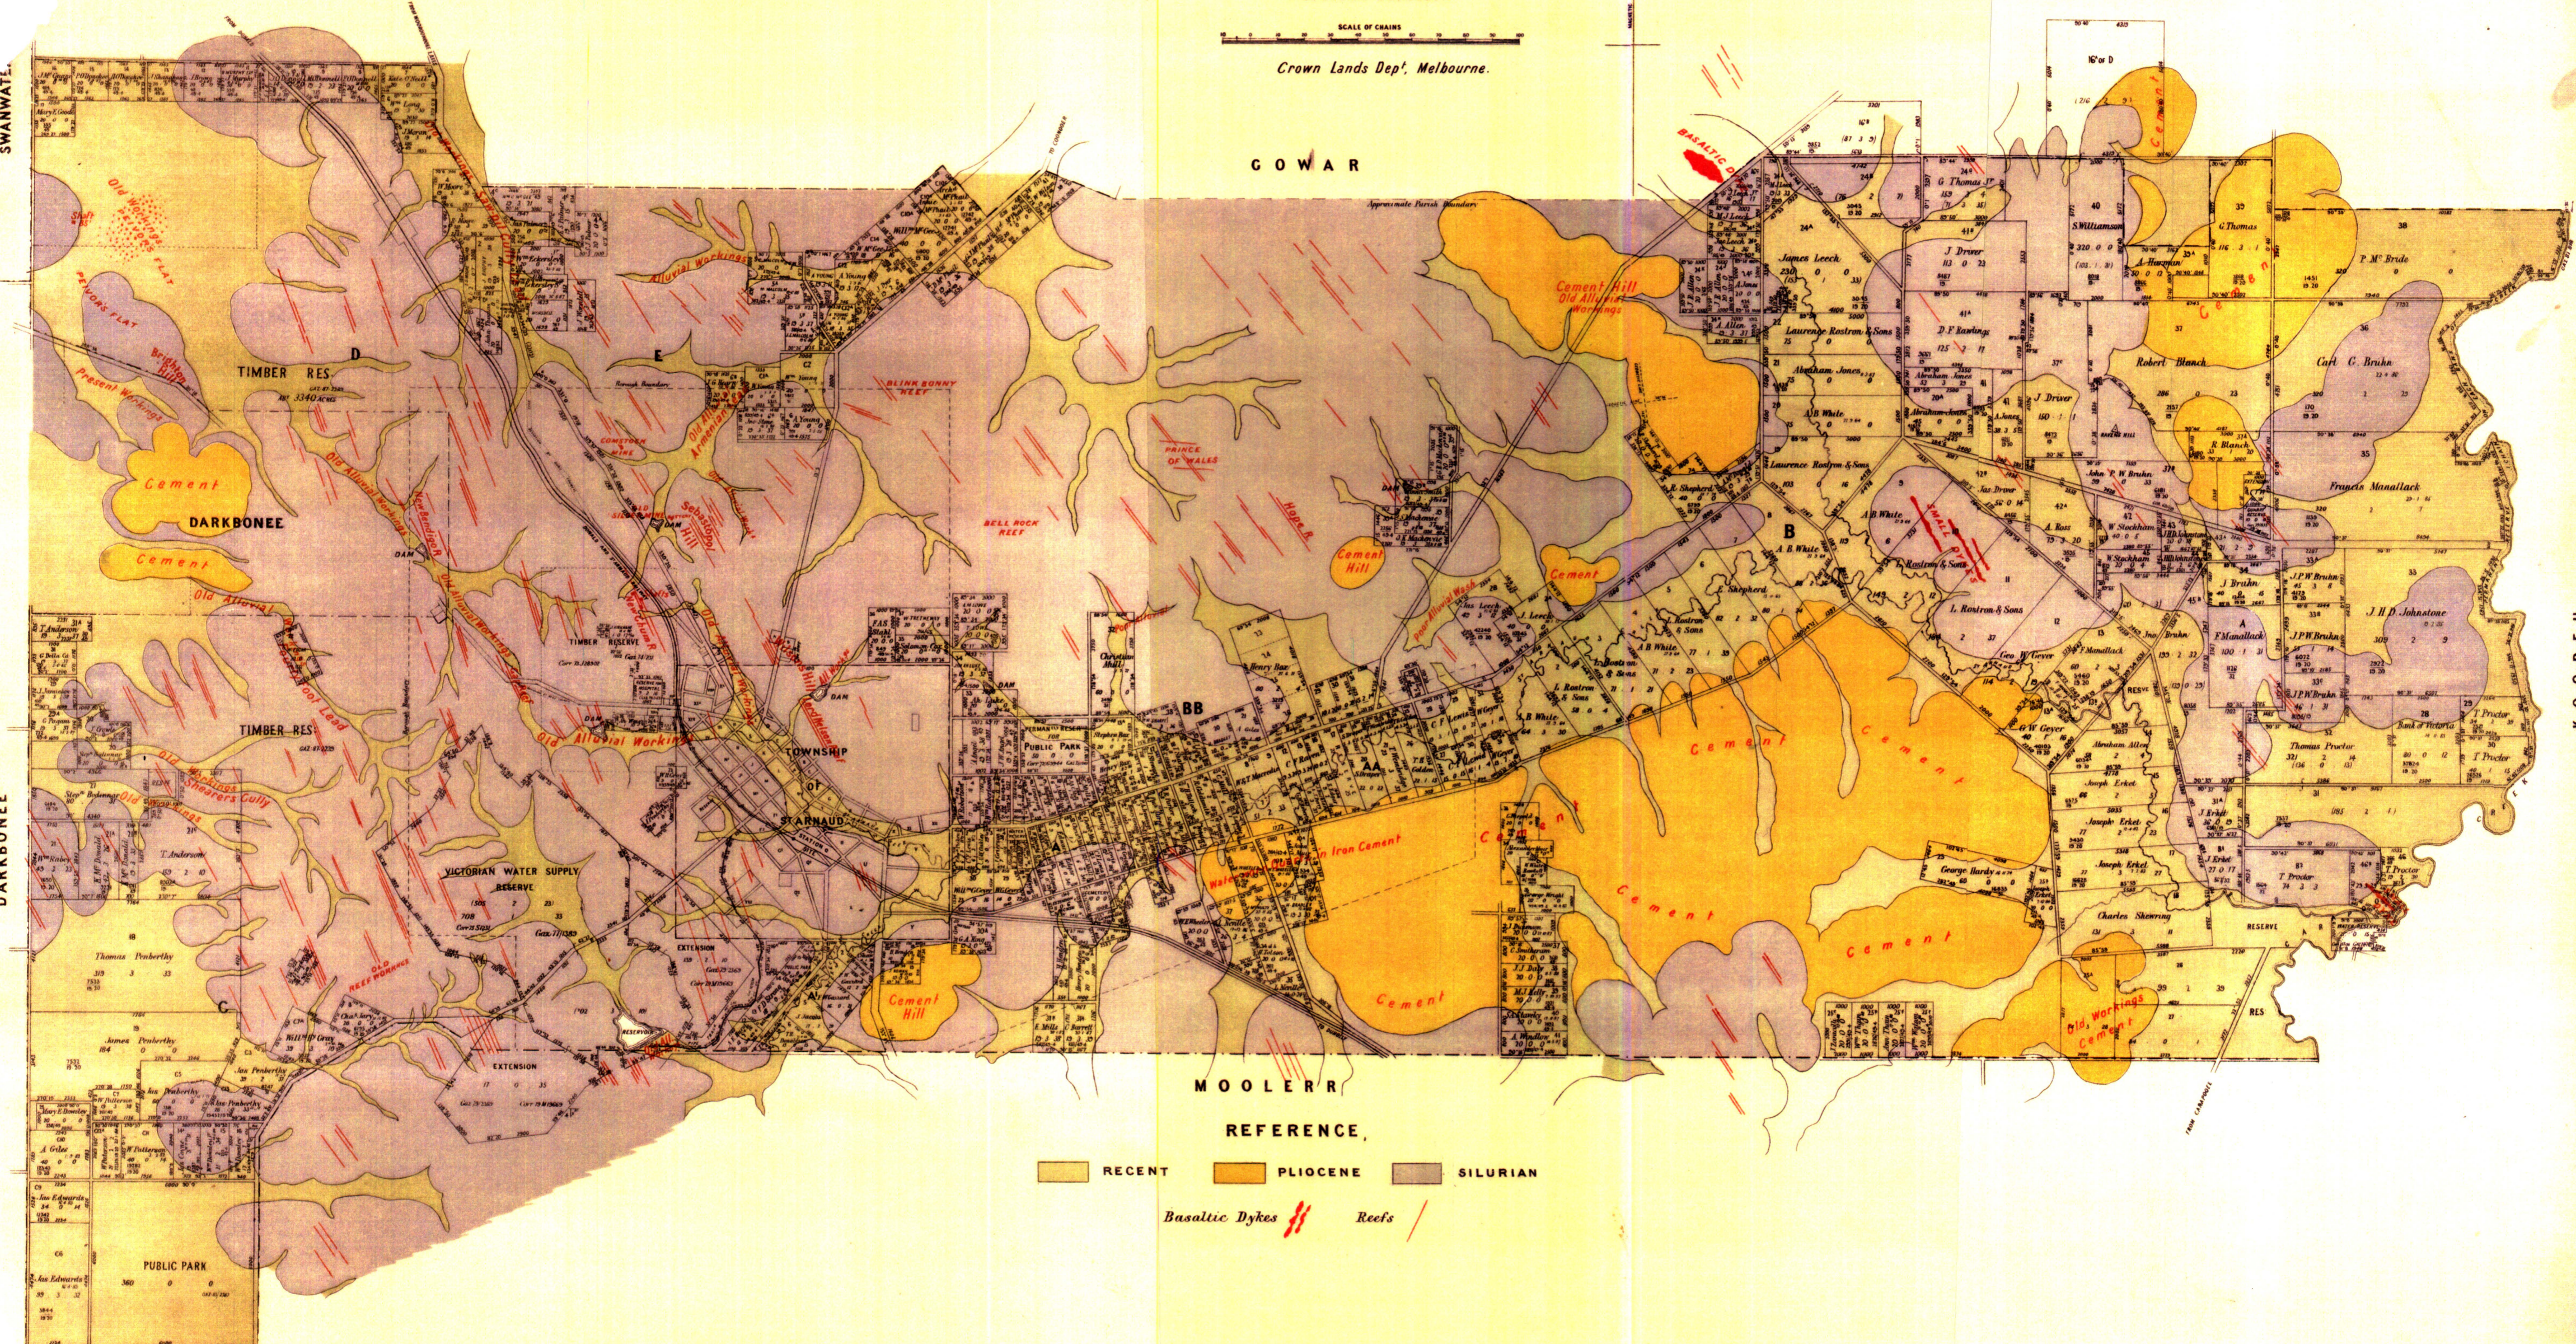

ST ARNAUD

COUNTY OF

KARA KARA

SCALE OF CHAINS

Crown Lands Dept, Melbourne.

GOWAR

MOOLLER

REFERENCE,

RECENT Pliocene Silurian

Basaltic Dykes Reefs

SWANWATER

DARKBONEE

KOOREH