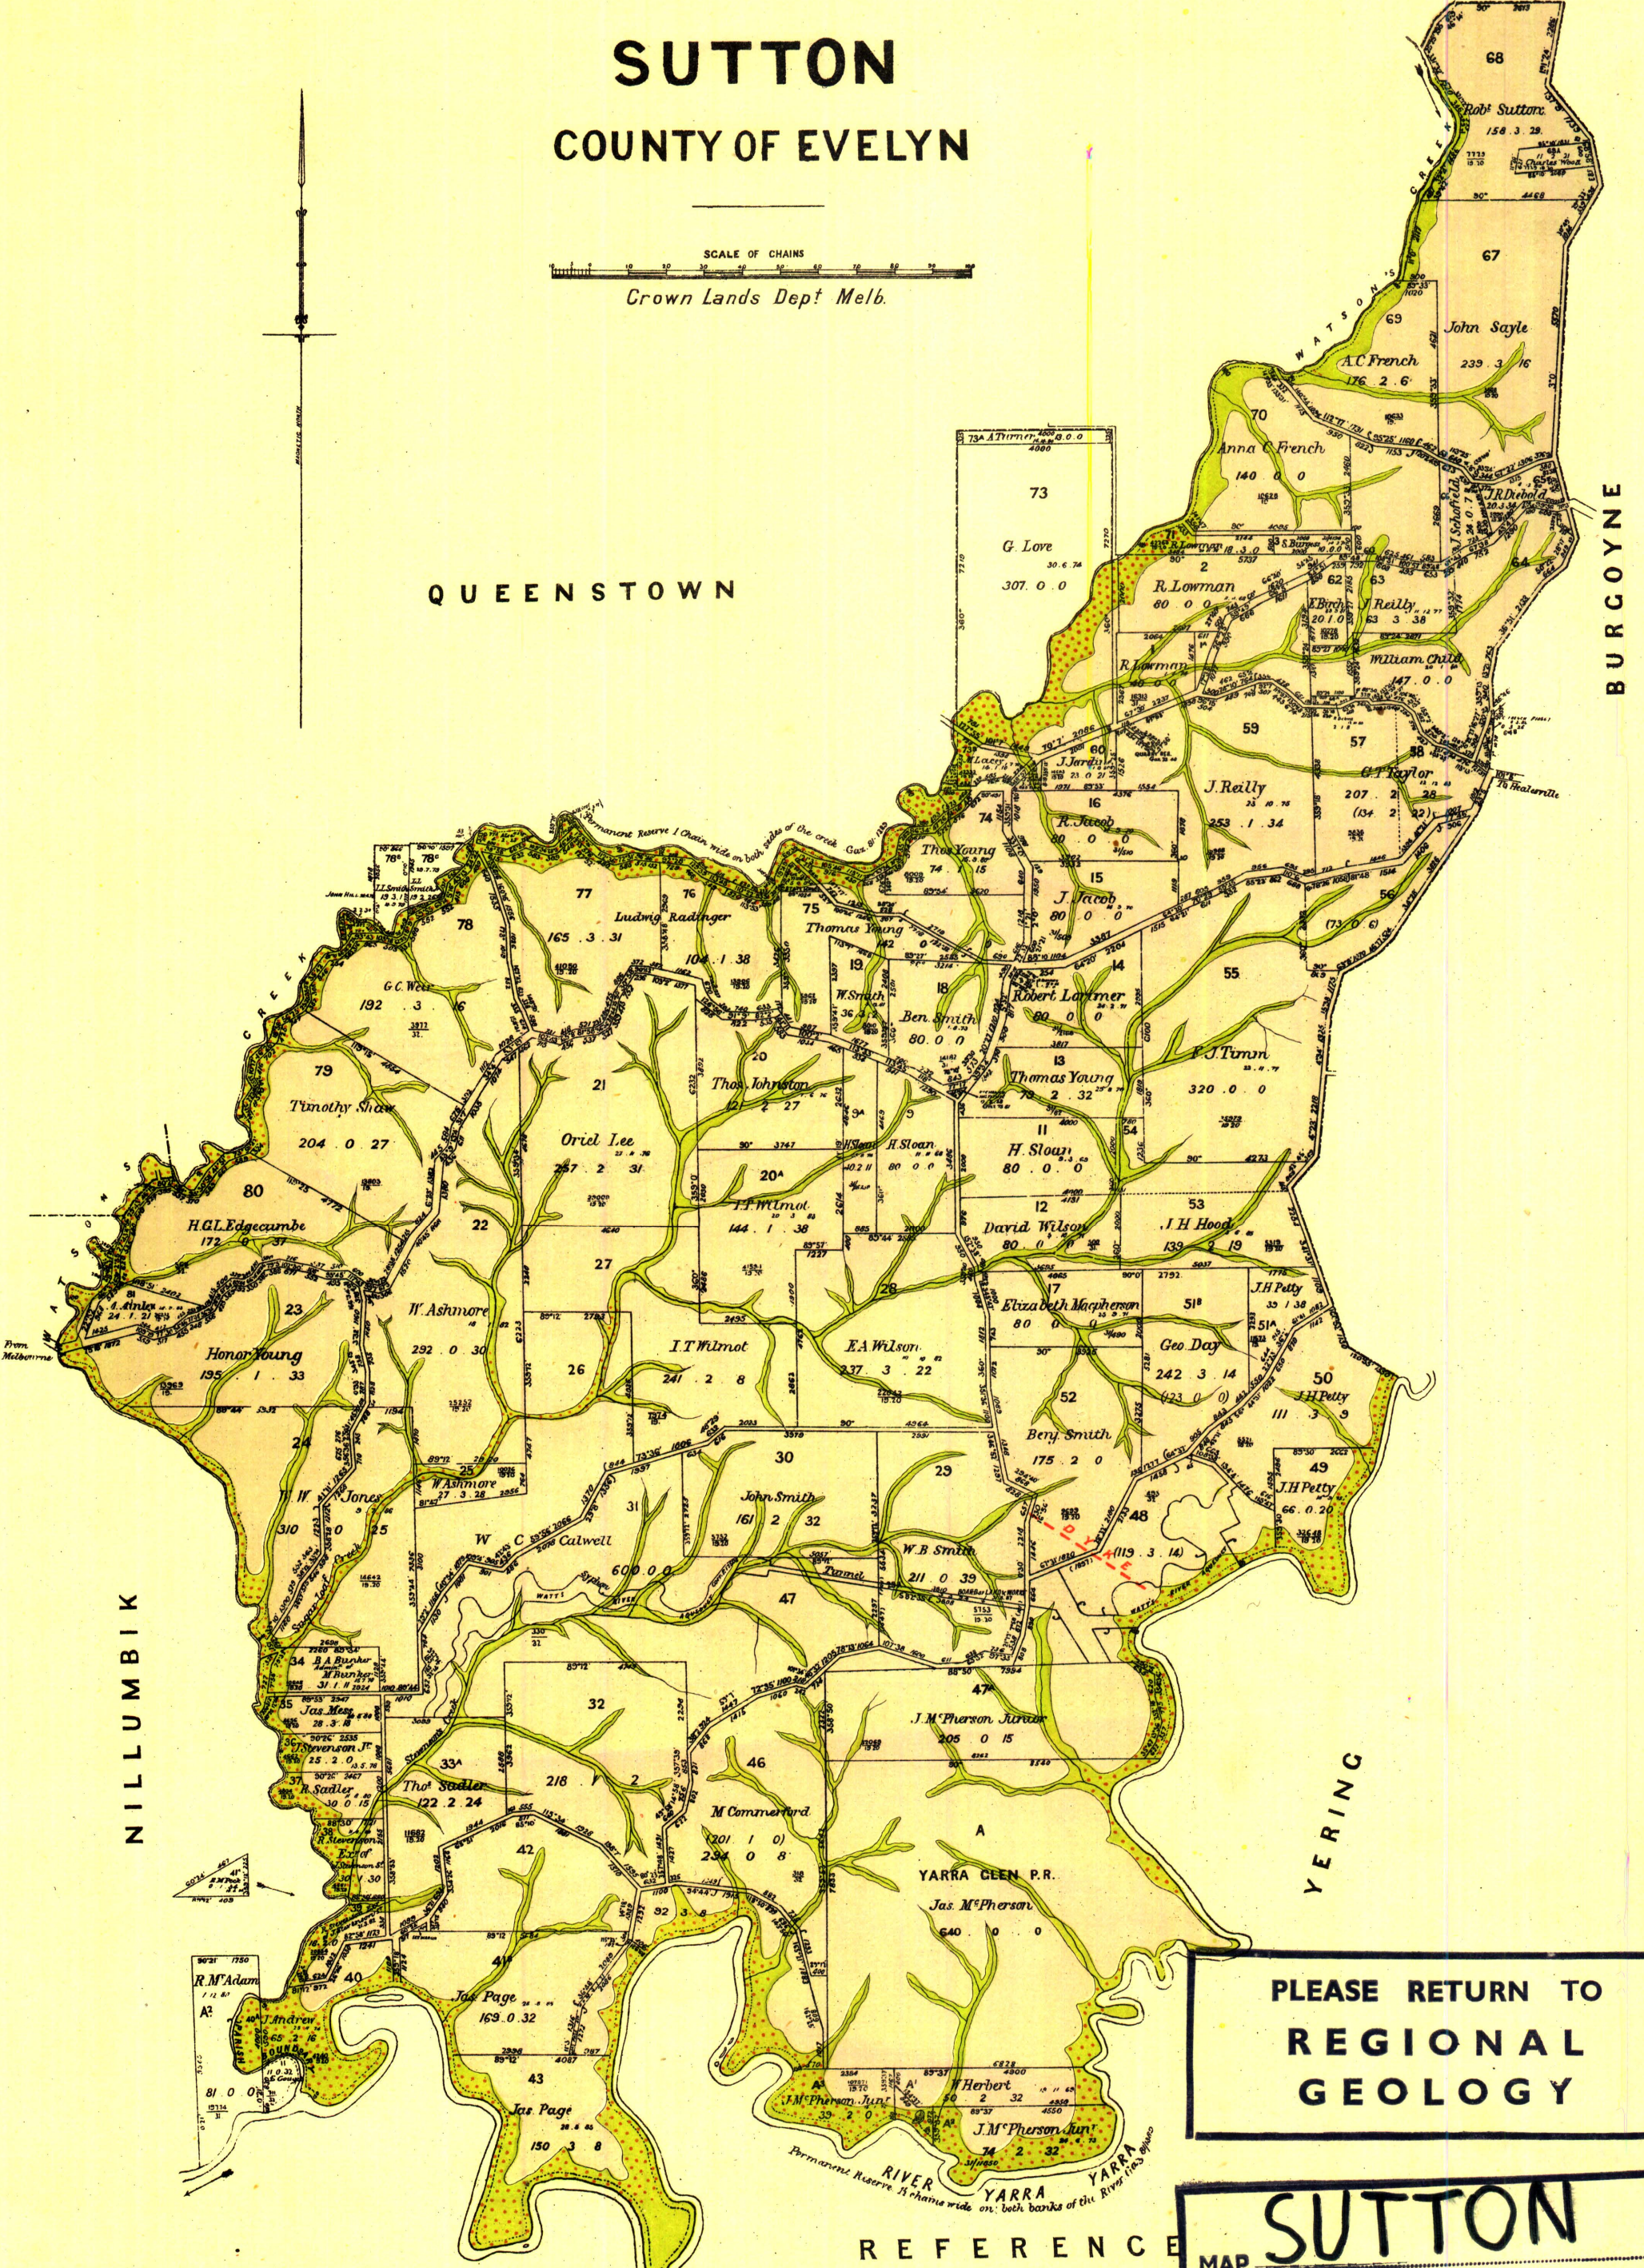

SUTTON

COUNTY OF EVELYN

SCALE OF CHAINS
Crown Lands Dept. Melb.

QUEENSTOWN

BURCOYNE

NILLUMBIK

YERING

PLEASE RETURN TO
REGIONAL
GEOLOGY

REFERENCE MAP
SUTTON
SCALE

WARRANTYDE RECENT SILURIAN DYKES GOLD WORKINGS