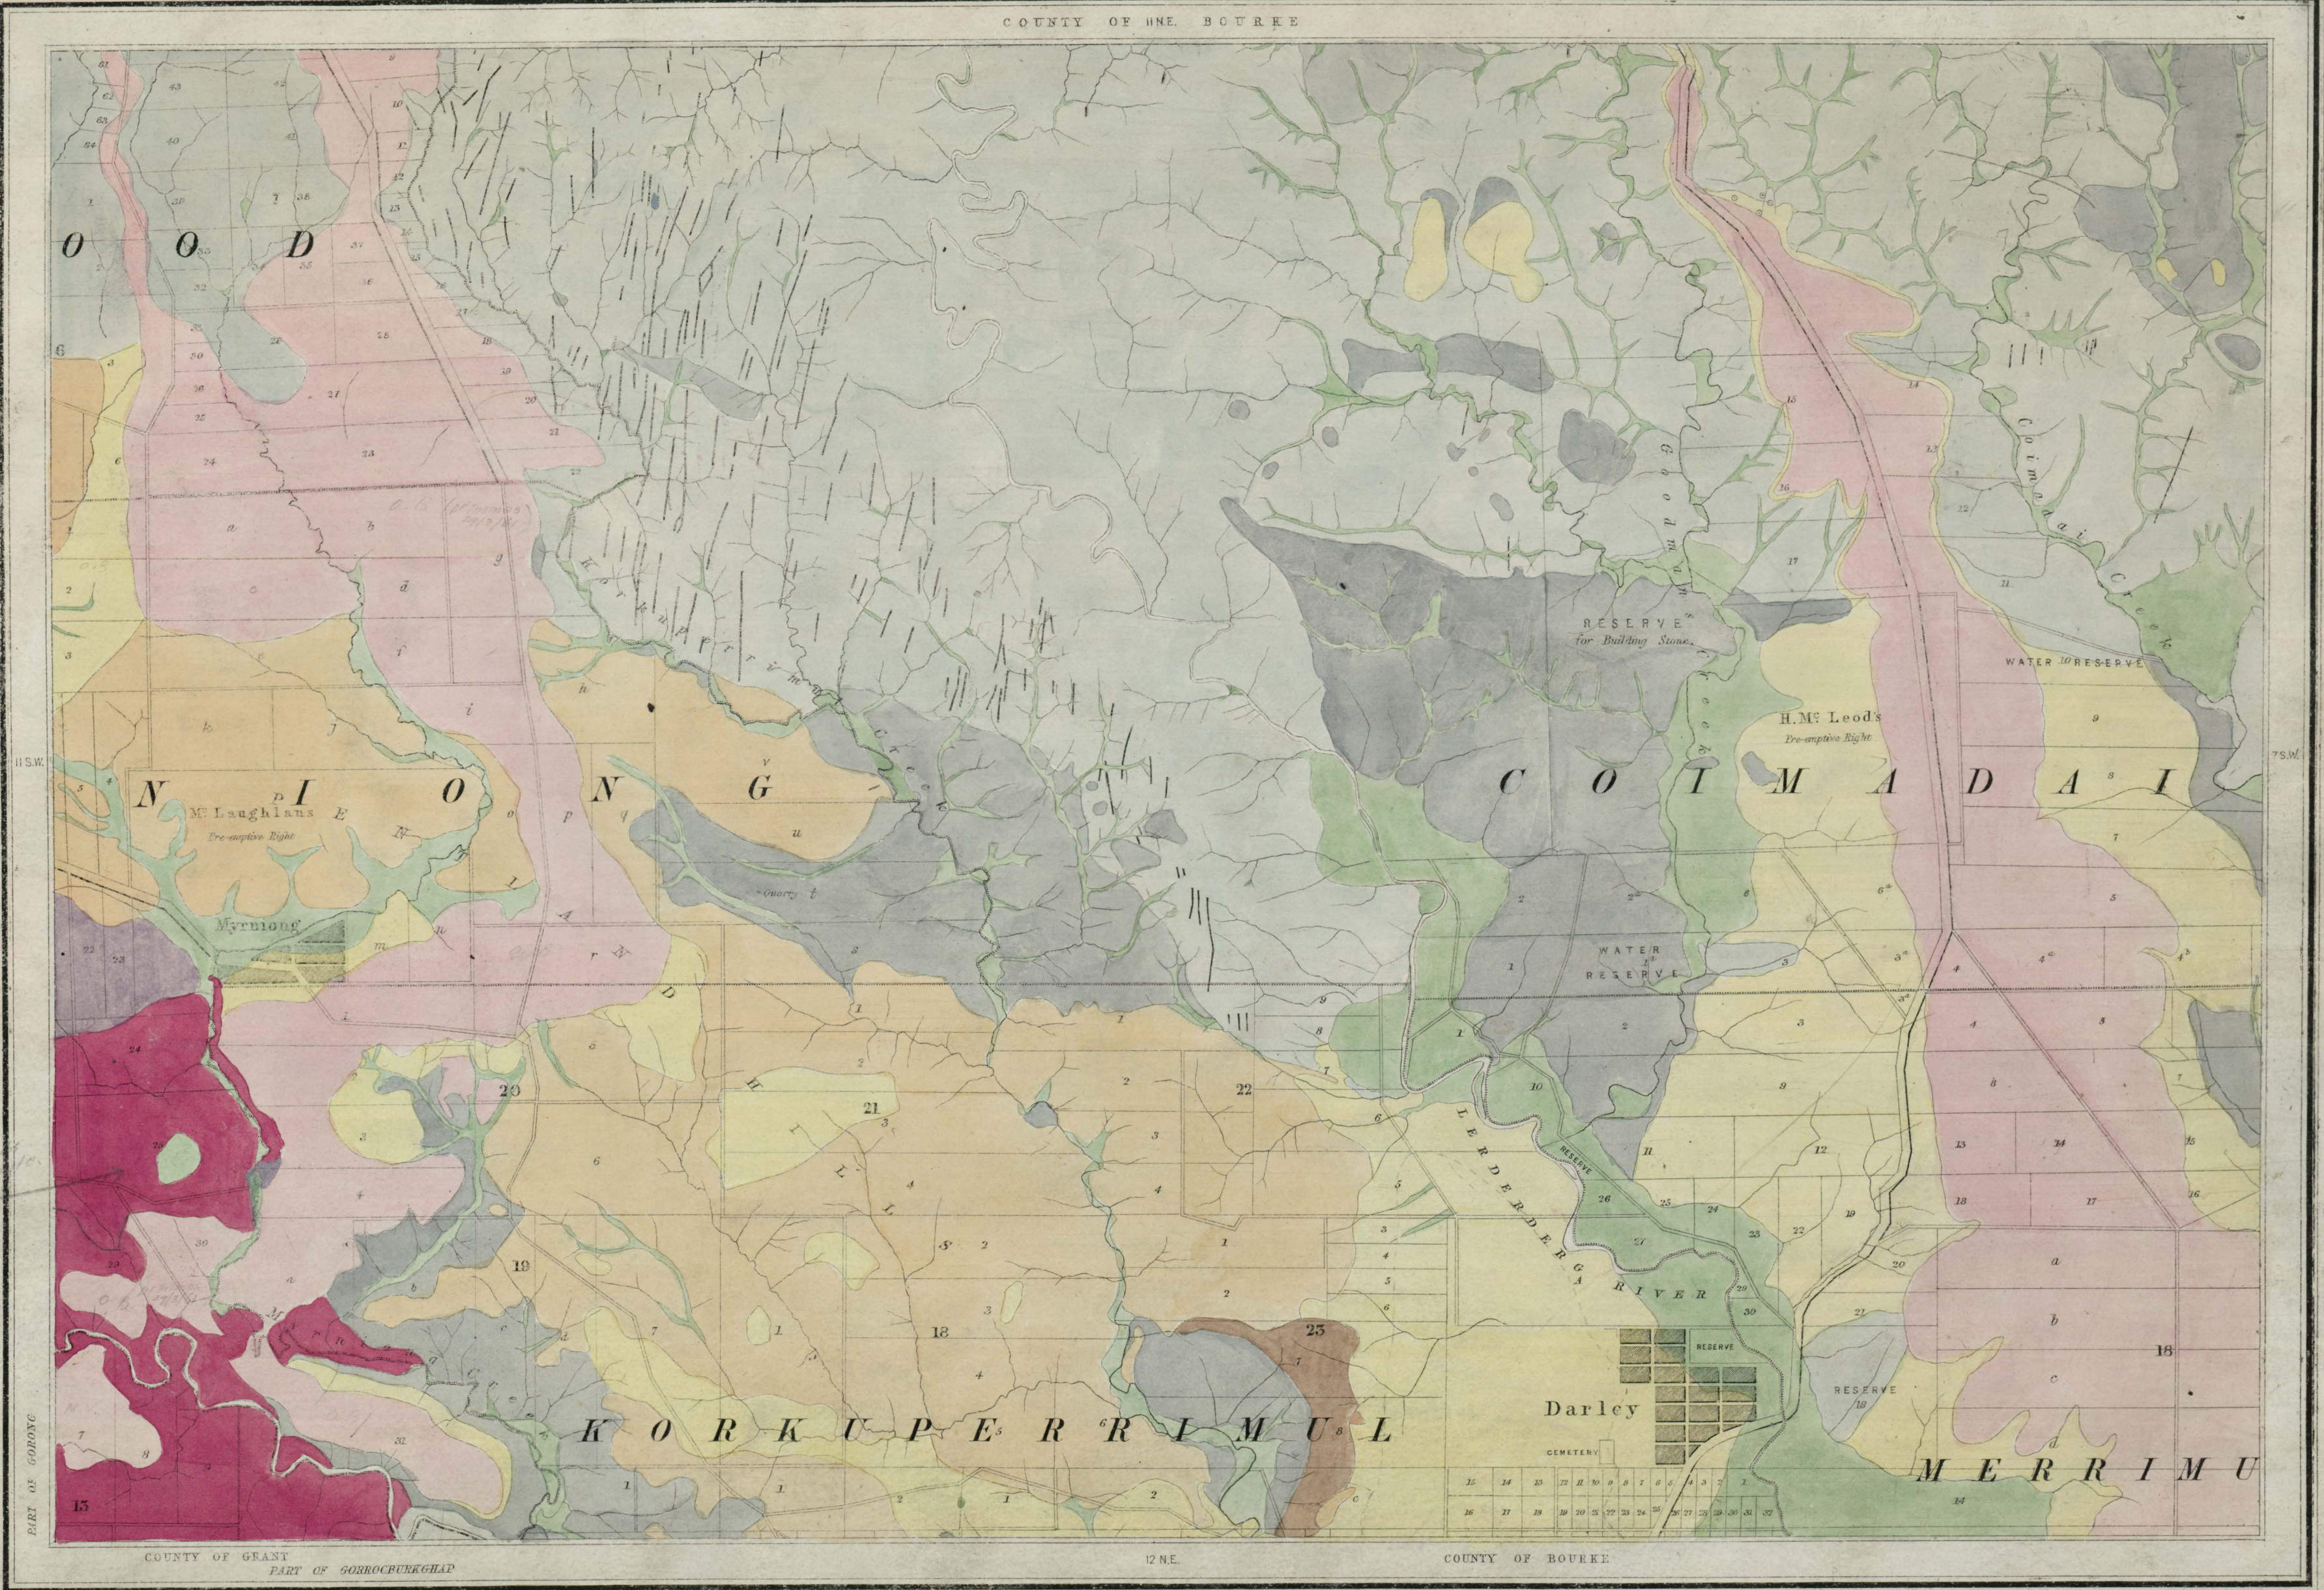

COUNTY OF HNE. BOURKE

BLACKW

DRAUGHTING BRANCH
DEPARTMENT OF MINES
VICTORIA

DRAUGHTING BRANCH
DEPARTMENT OF MINES
VICTORIA

- Pink Newer Volcanics.
- Light Green Alluvial.
- Burnt Umber Triassic.
- Purple Metamorphic rocks.
- Orange Older Volcanics.
- Yellow Tertiary.
- Grey Permian.
- Blue Ordovician.
- Red Granite.