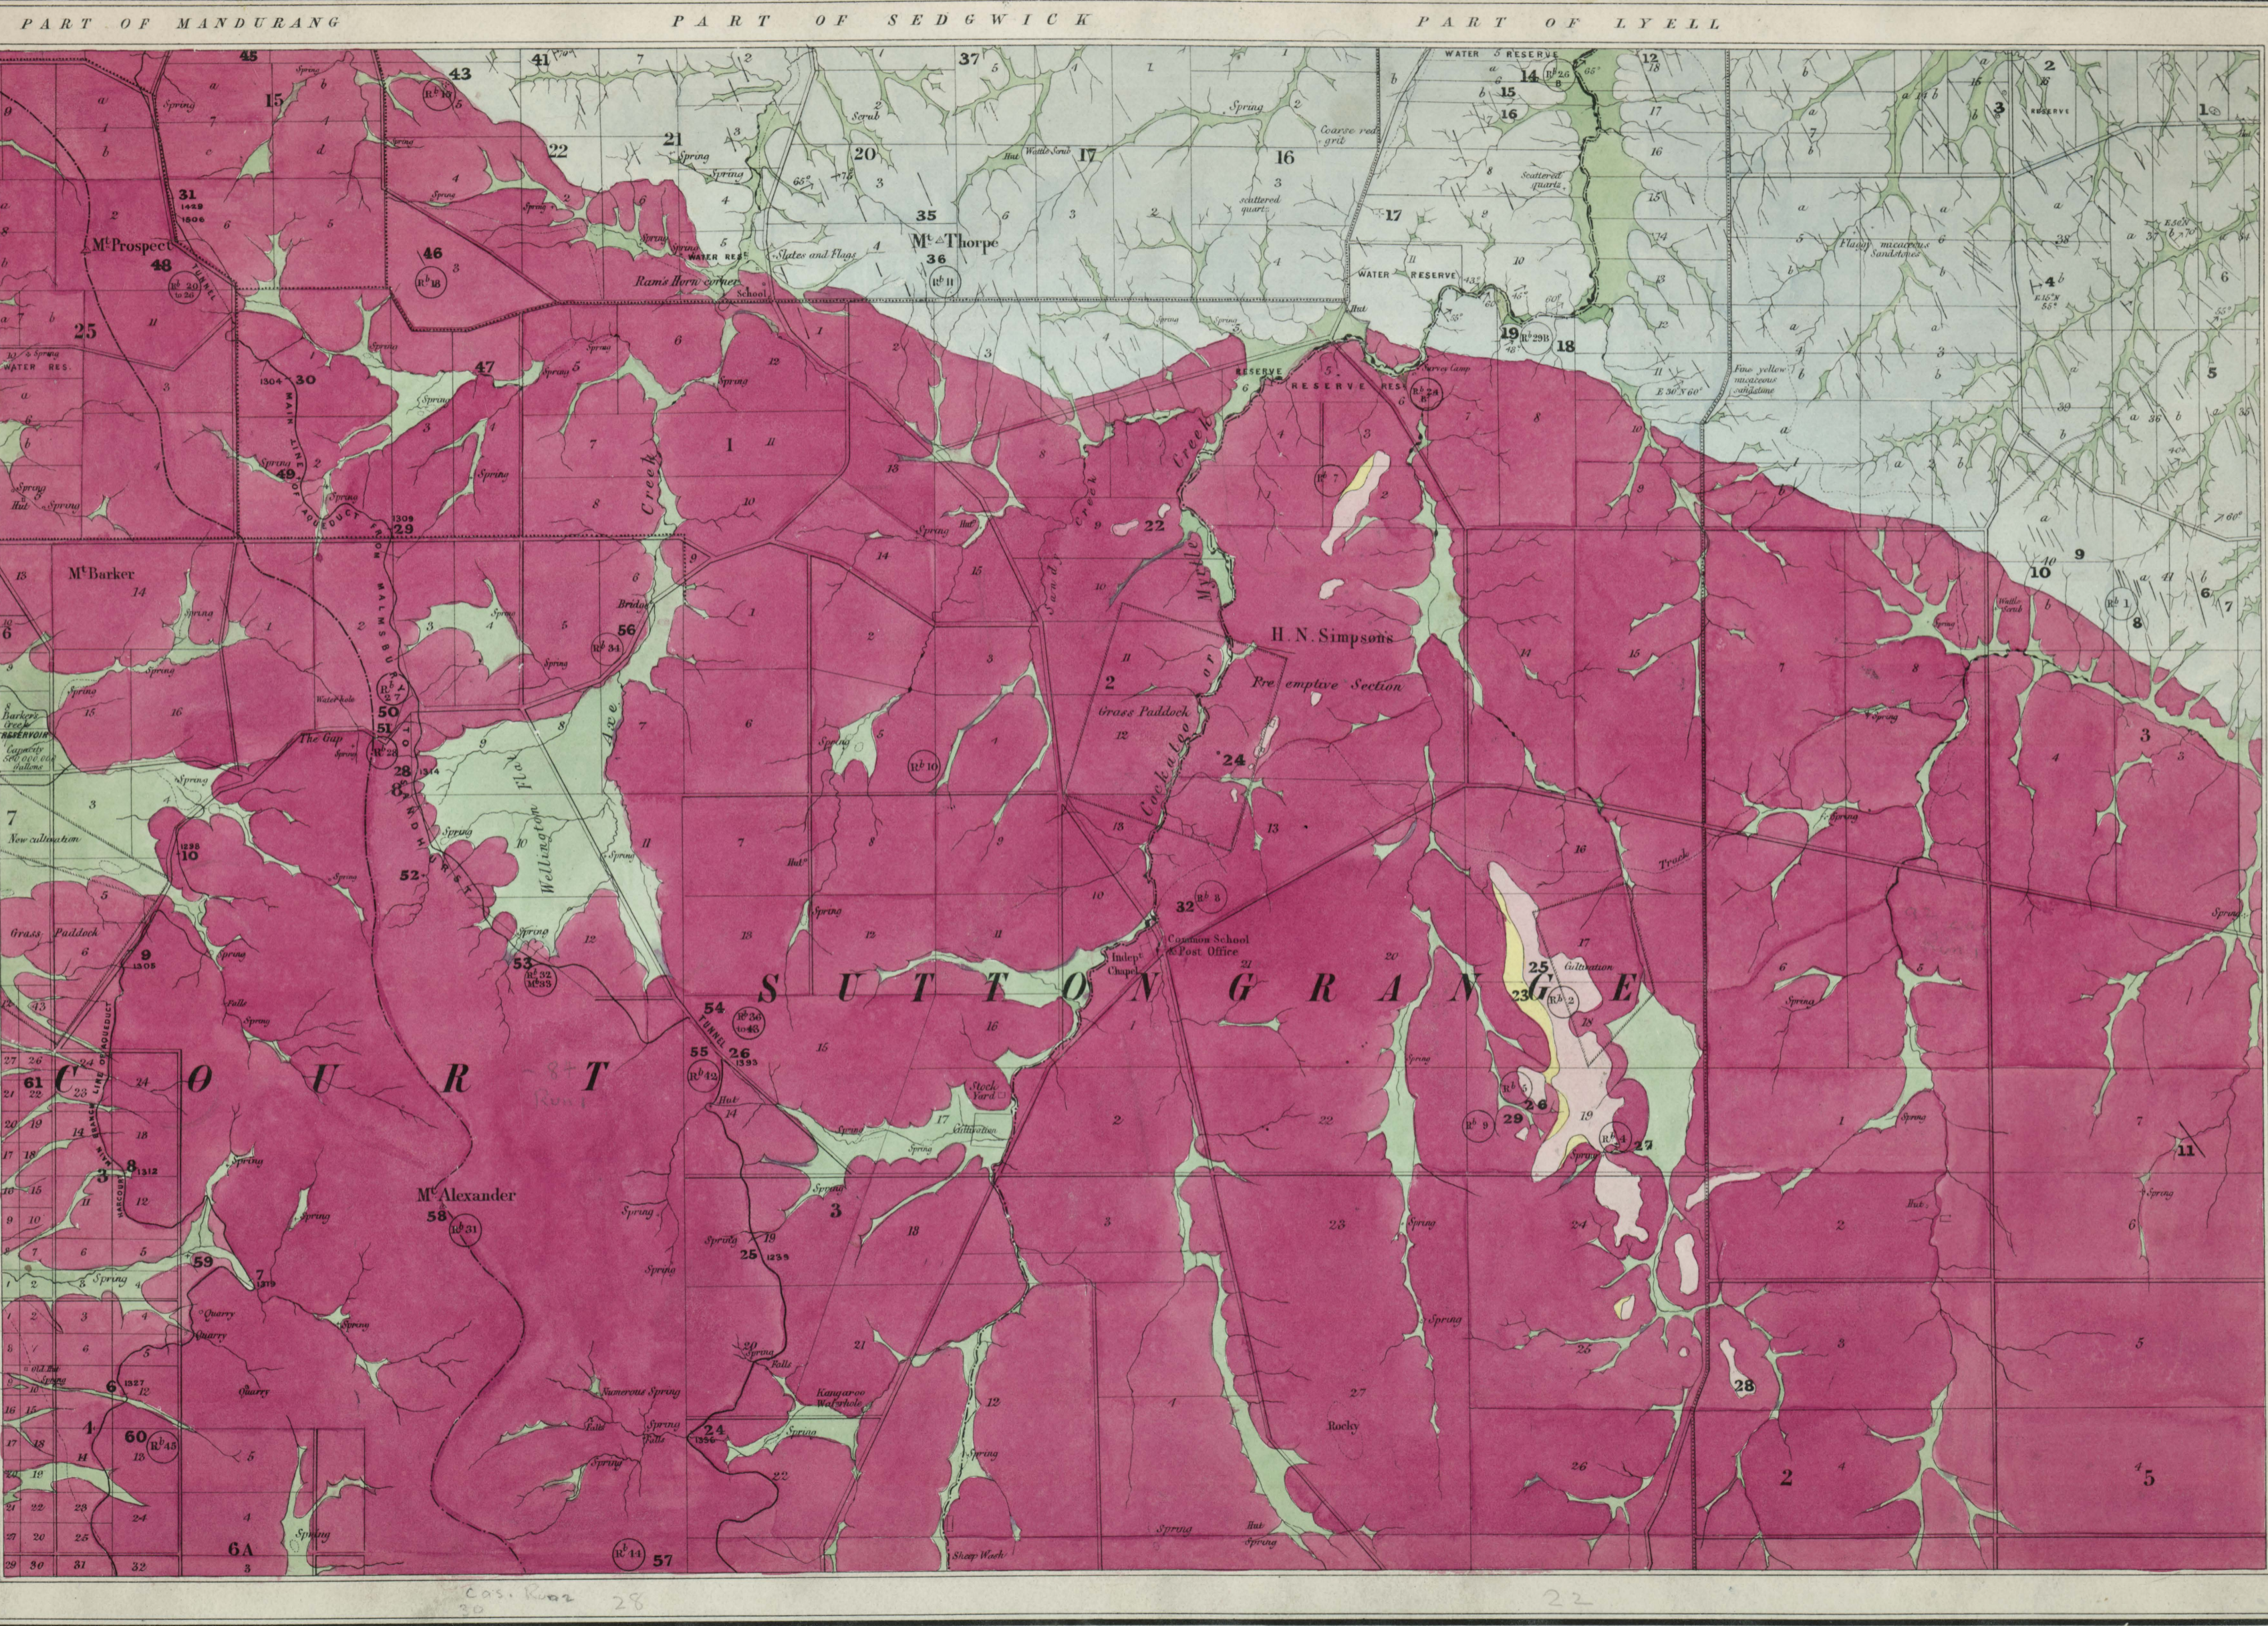

N.W.

LODDON DISTRICT

COUNTY OF TALBOT N°13

DRAUGHTING BRANCH  
DEPARTMENT OF MINES  
VICTORIA

DRAUGHTING BRANCH  
DEPARTMENT OF MINES  
VICTORIA

13N.W.

13N.W.

COUNTY OF TALBOT LODDON DISTRICT

Blue — Ordovician  
 Light Green — Alluvial  
 Yellow — Tertiary  
 Pink — Newer Volcanics.  
 Red — Granite

COUNTY OF TALBOT